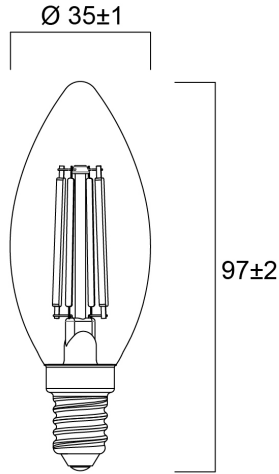

Product Overview

Product name	ToLEDo RT Candle TW V5 CL 250LM 827 E14 SL
Technology	LED
Watt (Rated) (W)	2.5
Cap/Base	E14
Fixture rating	Open
E-number FI	4740936
Colour temperature (K)	2700
CRI (Ra)	80
Colour Variation Initial (SDCM)	6
Photobiological Risk Group	RG1
Wattage (W)	2.5
Product EAN number	5410288294865
Warranty	3 years

Technical drawings

Data table

GENERAL DATA

Product name	ToLEDo RT Candle TW V5 CL 250LM 827 E14 SL
Technology	LED
Watt (Rated) (W)	2.5
Cap/Base	E14
Fixture rating	Open
Operating temperature range (°C)	-20°C...+40°C
Performance ambient temperature Tq (°C)	25
E-number FI	4740936
Warranty	3 years

OPTICAL DATA

Luminous flux (Rated) (lm)	250
----------------------------	-----

ToLEDo RT Candle TW V5 CL 250LM 827 E14 SL 0029486

Colour temperature (K)	2700
CRI (Ra)	80
Colour Variation Initial (SDCM)	6
Photobiological Risk Group	RG1
Lumen maintenance at end of nominal life (%)	70

LIFETIME DATA

Lifespan L70 B50	15000
Average life (Rated) (h)	15000

PHYSICAL DATA

Nominal Product Length (mm)	97
Nominal Product Diameter (mm)	35
Weight (kg)	0.021

PACKAGING

Single packaging type	Carton
Product EAN number	5410288294865
Packaging single width (cm)	4.5
Packaging single depth (cm)	4.5
DUN14 (outer)	15410288294862
Packaging outer length / height (cm)	14.3