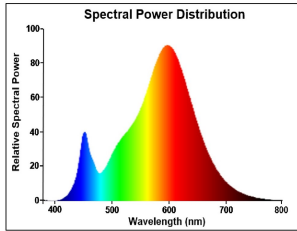

ToLEDo Retro Candle Twister

ToLEDo RT Candle TW V5 CL 250LM 827 E14 SL
0029486

PHOTOMETRY