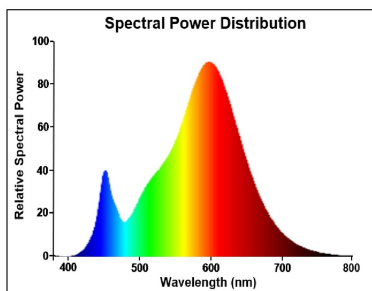

ToLEDo Retro Candle Twister

ToLEDo RT Candle TW V5 CL 250LM 827 E14 SL

0029486

Average life (Rated) (h)	15000

Physical data

Nominal Product Length (mm)	97
Nominal Product Diameter (mm)	35
Weight (kg)	0.021

Packaging

Single packaging type	Carton
Product EAN number	5410288294865
Packaging single length / height (cm)	11.0
Packaging single width (cm)	4.5
Packaging single depth (cm)	4.5
DUN14 (outer)	15410288294862
Units per outer package	6
Packaging outer length / height (cm)	14.3
Packaging outer width (cm)	9.7
Packaging outer depth (cm)	12.0

Safety data

Optimal operating condition (°C)	-20-40
Breakage cleaning instructions	Not applicable
Special purpose lamp	No
Dry applications use only	Yes
Suitable for household illumination	Yes
Safety message	Not Suitable for totally enclosed fixtures

PHOTOMETRY

TECHNICAL DRAWINGS