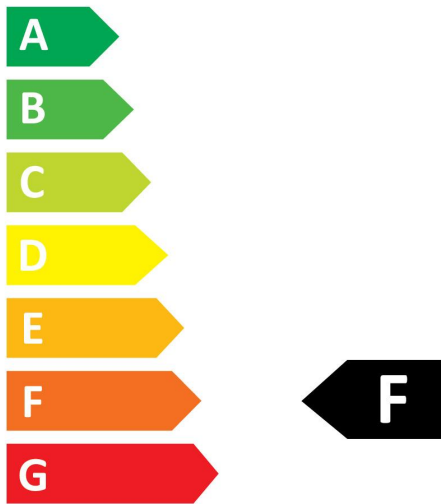

Optical data

Luminous flux (lm)	250
Luminous flux (Rated) (lm)	250
Colour temperature (K)	2700
Light colour	Homelight
CRI (Ra)	80
Colour Variation Initial (SDCM)	SDCM6
Photobiological Risk Group	RG1
Lumen maintenance at end of nominal life (%)	70

PHOTOMETRY

TECHNICAL DRAWINGS

ToLEDo Retro Candle Twister

ToLEDo RT Candle TW V5 CL 250LM 827 E14 SL
0029486

0029486

3
kWh/1000h

2019/2015

ToLEDo Retro Candle Twister