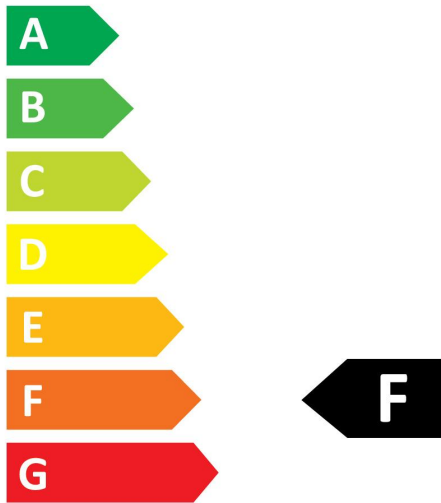

ToLEDo Retro Candle Twister

ToLEDo RT Candle TW V5 CL 250LM 827 E14 SL
0029486

0029486

3
kWh/1000h

2019/2015