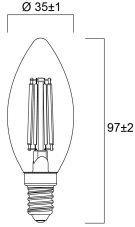

ToLEDo Retro Candle Twister

ToLEDo RT Candle TW V5 CL 250LM 827 E14 SL
0029486