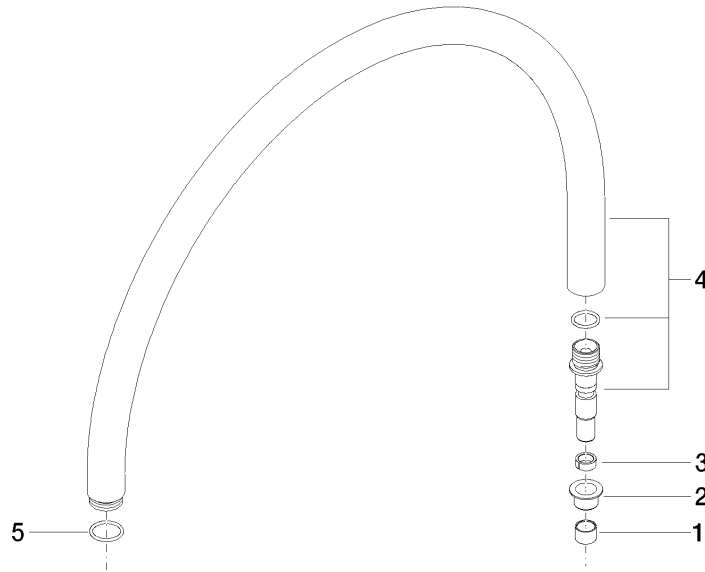

90 28 22 082 00 Product version from 4/1/2025

	Brushed Dark Brass (PVD)	90 28 22 082 00-39
	Dark Chrome	90 28 22 082 00-19
	Light Gold (PVD)	90 28 22 082 00-26
	Brushed Light Gold (PVD)	90 28 22 082 00-27
	Brushed Gold (PVD)	90 28 22 082 00-37
	Brushed Bronze (PVD)	90 28 22 082 00-42
	Brushed Champagne (22kt Gold)	90 28 22 082 00-46
	Champagne (22kt Gold)	90 28 22 082 00-47
	Brushed Chrome	90 28 22 082 00-93

Pipe for spray set 925 x 463 x 25 mm - Brushed Dark Brass (PVD)

SPARE PARTS

90 28 22 082 00 Product version from 4/1/2025

Pipe for spray set 925 x 463 x 25 mm - Brushed Dark Brass (PVD)

SPARE PARTS

90 28 22 082 00 Product version from 4/1/2025

90 28 22 082 00 Product version from 4/1/2025

Parts for other finishes can be found here: Dark Chrome

Spare parts list

No.	Item Number	Name	Quantity used	Delivery time
1	09 18 40 101 90	Ring Ø 14 x 10 mm -	1.00	14
2	09 18 40 100 90	Ring Ø 22 x 12 mm -	1.00	14
5	09 14 10 122 90	O-Ring EPDM 70 18,6 x 2,0 mm -	1.00	14
4	90 28 22 082 01-39	Pipe for spray set Ø 25 x 794 mm - Brushed Dark Brass (PVD)	1.00	40
3	90 14 15 020 03 90	Support ring -	1.00	14