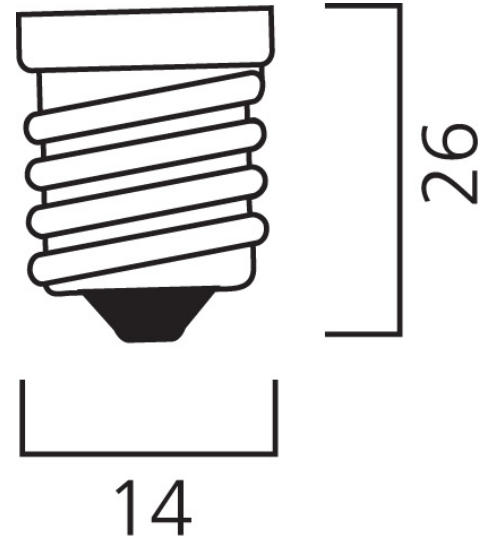

Features

- Perfect for decorative and general lighting applications and creates a warm ambience similar to traditional lamps The versatile ToLEDo Retro Candle Bent-tip range is the ideal replacement for halogen and incandescent lamps and perfect for chandeliers and decorative applications Same look, size and functionality as incandescent lamps Omni-directional light distribution Gives same sparkling light effect as the incandescent lamp Dimensionally identical to incandescent lamps - fits all fixtures Environment-friendly - no mercury and lower CO2 emissions

Product Overview

Product name	ToLEDo RT Candle BT V5 CL 250LM 827 E14 SL
Technology	LED
Watt (Rated) (W)	2.5
Cap/Base	E14
Fixture rating	Open
E-number FI	4740935
Colour temperature (K)	2700
CRI (Ra)	80
Colour Variation Initial (SDCM)	6
Photobiological Risk Group	RG1
Wattage (W)	2.5
Product EAN number	5410288294858
Warranty	3 years

Technical drawings

Data table

GENERAL DATA

Product name	ToLEDo RT Candle BT V5 CL 250LM 827 E14 SL
Technology	LED
Watt (Rated) (W)	2.5
Cap/Base	E14
Fixture rating	Open
Operating temperature range (°C)	-20°C...+40°C
Performance ambient temperature Tq (°C)	25
E-number FI	4740935
Warranty	3 years

LIFETIME DATA

Lifespan L70 B50	15000
Average life (Rated) (h)	15000

PHYSICAL DATA

Nominal Product Length (mm)	123
Nominal Product Diameter (mm)	35
Weight (kg)	0.021

PACKAGING

Single packaging type	Carton
Product EAN number	5410288294858
Packaging single width (cm)	4.5
Packaging single depth (cm)	4.5
DUN14 (outer)	15410288294855
Packaging outer length / height (cm)	14.3