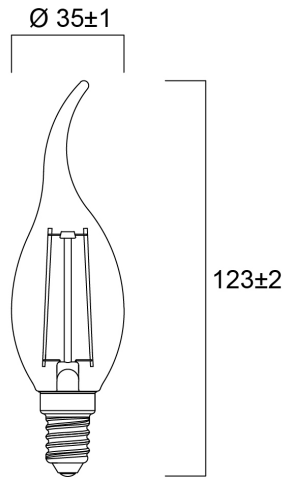

Product Overview

Product name	ToLEDo RT Candle BT V5 CL 250LM 827 E14 SL
Technology	LED
Watt (Rated) (W)	2.5
Cap/Base	E14
Fixture rating	Open
E-number FI	4740935
Colour temperature (K)	2700
CRI (Ra)	80
Colour Variation Initial (SDCM)	6
Photobiological Risk Group	RG1
Wattage (W)	2.5
Product EAN number	5410288294858
Warranty	3 years

Technical drawings

Data table

GENERAL DATA

Product name	ToLEDo RT Candle BT V5 CL 250LM 827 E14 SL
Technology	LED
Watt (Rated) (W)	2.5
Cap/Base	E14
Fixture rating	Open
Operating temperature range (°C)	-20°C...+40°C
Performance ambient temperature Tq (°C)	25
E-number FI	4740935
Warranty	3 years

LIFETIME DATA

Lifespan L70 B50	15000
Average life (Rated) (h)	15000

PHYSICAL DATA

Nominal Product Length (mm)	123
Nominal Product Diameter (mm)	35
Weight (kg)	0.021

PACKAGING

Single packaging type	Carton
Product EAN number	5410288294858
Packaging single width (cm)	4.5
Packaging single depth (cm)	4.5
DUN14 (outer)	15410288294855
Packaging outer length / height (cm)	14.3