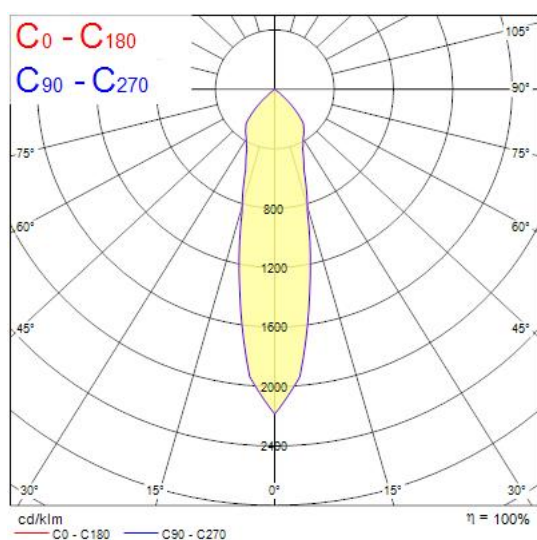

Concord

EXPOSPOT 90 DUO HE RA90 3000K NB WHITE 2070053

Control gear type	Electronic ballast
Control gear mounting	Remote
Housing colour	White
IP rating	IP20
IK rating	IK02
Product EAN number	5025768700530
Warranty	5 years

Photometry