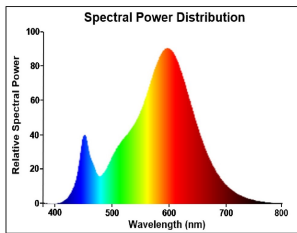

ToLEDo Retro Candle Bent-tip

ToLEDo RT Candle BT V5 CL 250LM 827 E14 SL

0029485

Product features

- Perfect for decorative and general lighting applications and creates a warm ambience similar to traditional lamps
- The versatile ToLEDo Retro Candle Bent-tip range is the ideal replacement for halogen and incandescent lamps and perfect for chandeliers and decorative applications
- Same look, size and functionality as incandescent lamps
- Omni-directional light distribution
- Gives same sparkling light effect as the incandescent lamp
- Dimensionally identical to incandescent lamps - fits all fixtures
- Environment-friendly - no mercury and lower CO2 emissions

PRODUCT OVERVIEW

Product name	ToLEDo RT Candle BT V5 CL 250LM 827 E14 SL
Technology	LED
Watt (Rated) (W)	2.5
Type	LED exchangeable
Cap/Base	E14
Fixture rating	Open
General application	Hospitality, Residential & Consumer
ETIM Class	EC001959
E-number FI	4740935
Warranty	3 years
Luminous flux (lm)	250
Colour temperature (K)	2700
Light colour	Homelight
CRI (Ra)	80
Colour Variation Initial (SDCM)	SDCM6
Photobiological Risk Group	RG1
Wattage (W)	2.5

ToLEDo Retro Candle Bent-tip

ToLEDo RT Candle BT V5 CL 250LM 827 E14 SL

0029485

Dimmable	No
Average life (Nominal) (h)	15000
Product EAN number	5410288294858

PHOTOMETRY

TECHNICAL DRAWINGS