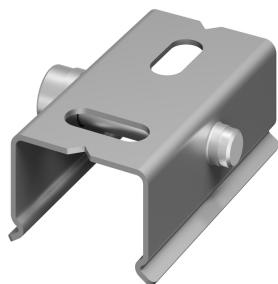

ONETRACK CEILING CLAMP STEEL S-9000/111 9200755

Features

- OneTrack accessory, ceiling clamp in zinc plated steel.

Product Overview

Technical drawings