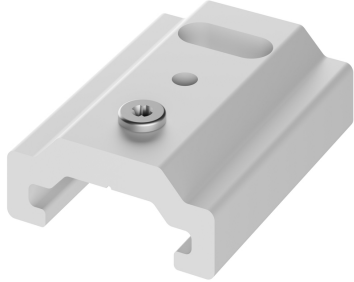

Features

- OneTrack accesory, short pendant bracket for suspensions (to be used with spherical end steel wire), in aluminum. White.

Product Overview

Technical drawings