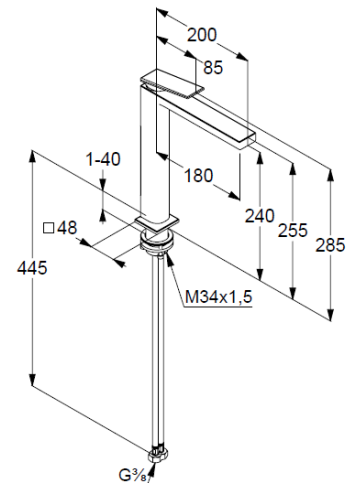

single lever basin mixer for washbowls

Ref.: 542985375

washbowl mixer

single lever mixer

1-hole mounted

solid lever, metal

aerator, S-Pointer M18,5 PCA

ceramic cartridge with hot water safety device

flow rate at 3 bar 4,5 l/ min.

fixed spout

flexible hoses G3/8 DVGW approved

shank-fixing

without pop up waste

EU taxonomy: max. 6 l/min. -

Substantial Contribution (SC) possible

Produktabbildung/ Product picture

Maßzeichnung/ Dimensional drawing

Durchfluss/ Flow rate