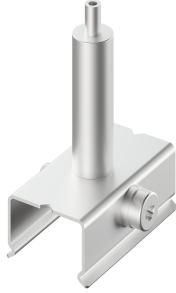

### Features

- OneTrack accessory, clamp with automatic gripper.  
Zinc plated steel clamp, chrome plated brass gripper.