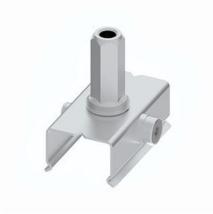

Features

- OneTrack accessory, clamp with M6 gripper. Zinc plated steel.

Product Overview

Technical drawings