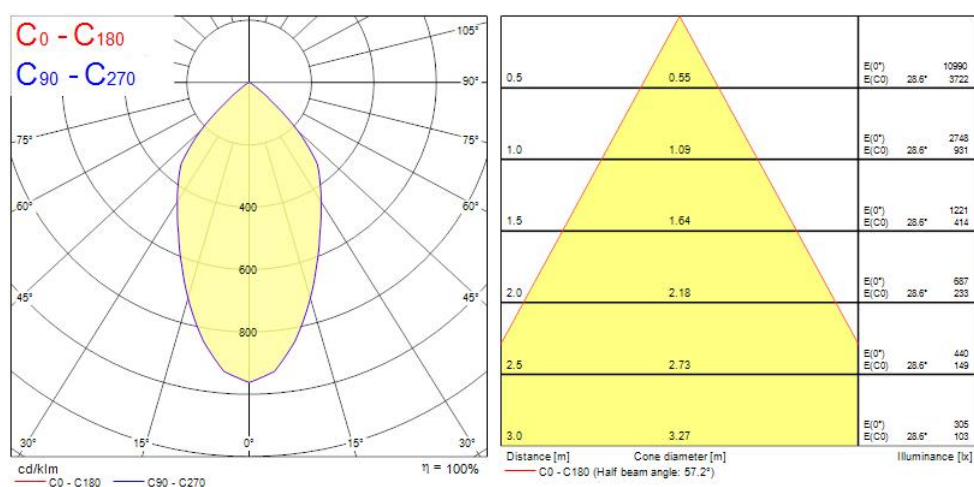

### Features

- Integrated LED gimbal accent downlight, single head, ideal for retail and display applications, die-cast aluminium body, passive cooling, beam angle: 57°, optics: aluminium reflector and lens combination, colour temperature: 4000K neutral white, total system power: 28W, total fixture output: 2855lm, 102lm/W, LOR: 100%, colour rendering: Ra 90 typical, LED Chromacity: 3 step MacAdam ellipse, IR/UV free light source without heat radiation, operating voltage: 220-240V / 50-60Hz, electronic driver, non-dimmable, electrical protection: CLASS II, ingress protection rating: IP20, suitable for internal environment only, ceiling cut-out: 148x148mm, dimensions: 163x163x104mm, weight: 0.77kg.

### Photometry