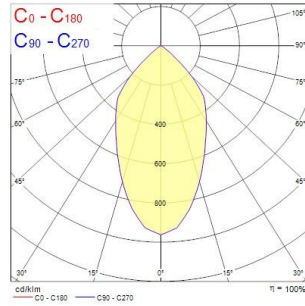

Expospot 90 cardan square

EXPOSPOT 90 MONO HE RA90 4000K WB WHITE
2070052