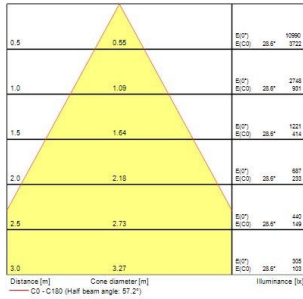

Expospot 90 cardan square

EXPOSPOT 90 MONO HE RA90 4000K WB WHITE
2070052