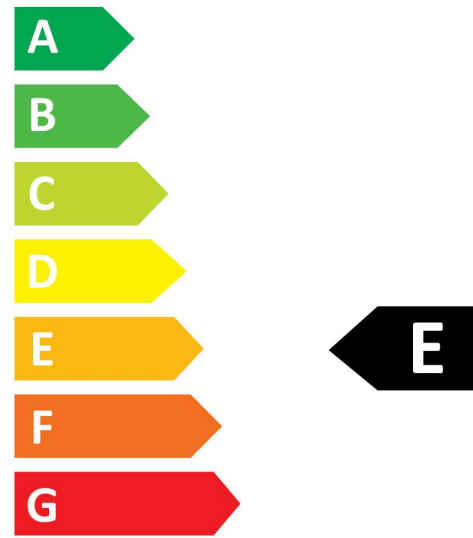

## Energy label

0029484

**6**  
kWh/1000h

2019/2015

0029484

**6**  
kWh/1000h

2019/2015

Light your world