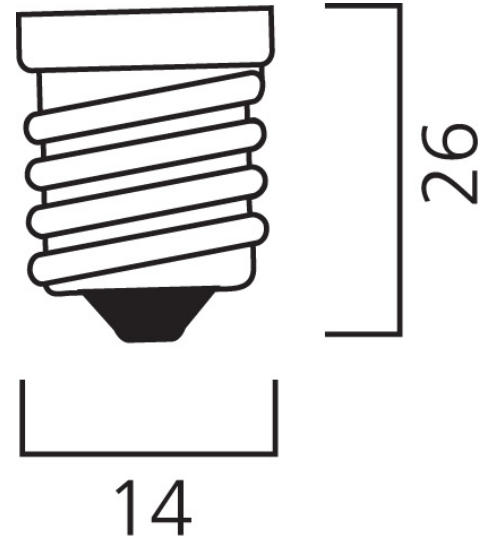

Technical drawings

Data table

GENERAL DATA

Product name	ToLEDo RT Candle V5 ST 806LM 827 E14 SL
Technology	LED
Watt (Rated) (W)	6
Cap/Base	E14
Fixture rating	Open
Operating temperature range (°C)	-20°C...+40°C
Performance ambient temperature Tq (°C)	25
E-number FI	4740934
Warranty	3 years

OPTICAL DATA

Luminous flux (Rated) (lm)	806