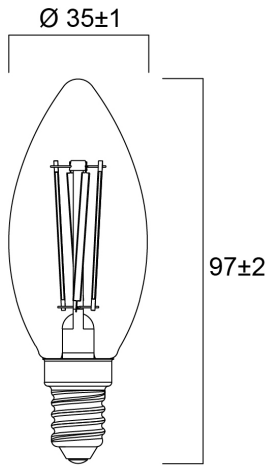

## Product Overview

Product name	ToLEDo RT Candle V5 ST 806LM 827 E14 SL
Technology	LED
Watt (Rated) (W)	6
Cap/Base	E14
Fixture rating	Open
E-number FI	4740934
Colour temperature (K)	2700
CRI (Ra)	80
Colour Variation Initial (SDCM)	6
Photobiological Risk Group	RG1
Wattage (W)	6
Product EAN number	5410288294841
Warranty	3 years

## Technical drawings

### GENERAL DATA

Product name	ToLEDo RT Candle V5 ST 806LM 827 E14 SL
Technology	LED
Watt (Rated) (W)	6
Cap/Base	E14
Fixture rating	Open
Operating temperature range (°C)	-20°C...+40°C
Performance ambient temperature Tq (°C)	25
E-number FI	4740934
Warranty	3 years

### PHYSICAL DATA

Nominal Product Length (mm)	97
Nominal Product Diameter (mm)	35
Weight (kg)	0.021