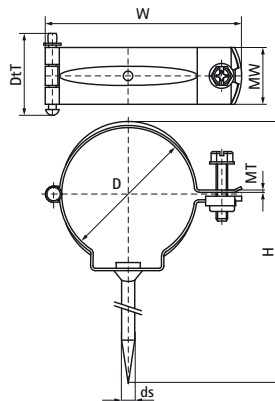

## Walraven Hinged Pipe Clamp 400 Round (BUP1000)

(B4005)

for rain waterpipes

### Features & benefits

- with quick locking system, type KSB
- for fixing of round rainwater pipes
- locking screw: combi slot screw
- material: steel
- stainless steel locking screw(s)
- clamp: product is part of the Walraven BIS UltraProtect® 1000 system
- suitable for in- and outdoor applications
- stands min. 1,000 hours salt spray test (max. 5% red rust) according to ISO 9227

Product Number	Outside Pipe Diameter	Connection Thread	Total Width x Total Height x Total Depth	Material Width x Material Thickness	Screw Size	Maximum Allowed Load Faz
<i>Reference letter</i>	<i>D</i>	<i>G</i>	<i>W x H x DtT</i>	<i>MW x MT</i>	<i>ds</i>	<i>F<sub>0,z</sub></i>
<i>Unit description</i>	<i>mm</i>		<i>mm x mm x mm</i>	<i>mm x mm</i>		<i>N</i>
4001080	80	None	115 x 179 x 30	30 x 1.25	M6	500
4001100	100	None	135 x 201 x 30	30 x 1.25	M6	500