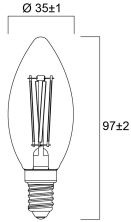

ToLEDo Retro Candle Satin

ToLEDo RT Candle V5 ST 806LM 827 E14 SL
0029484