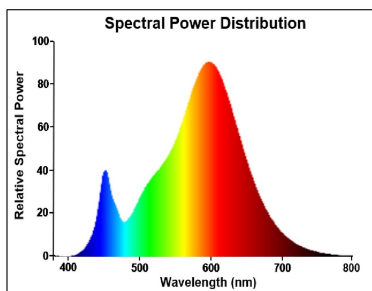

ToLEDo Retro Candle Satin

ToLEDo RT Candle V5 ST 806LM 827 E14 SL
0029484

Average life (Rated) (h)	15000

Physical data

Nominal Product Length (mm)	97
Nominal Product Diameter (mm)	35
Weight (kg)	0.021

Packaging

Single packaging type	Carton
Product EAN number	5410288294841
Packaging single length / height (cm)	11.0
Packaging single width (cm)	4.5
Packaging single depth (cm)	4.5
DUN14 (outer)	15410288294848
Units per outer package	6
Packaging outer length / height (cm)	14.3
Packaging outer width (cm)	9.7
Packaging outer depth (cm)	12.0

Safety data

Optimal operating condition (°C)	-20-40
Breakage cleaning instructions	Not applicable
Special purpose lamp	No
Dry applications use only	Yes
Suitable for household illumination	Yes
Safety message	Not Suitable for totally enclosed fixtures

PHOTOMETRY

TECHNICAL DRAWINGS