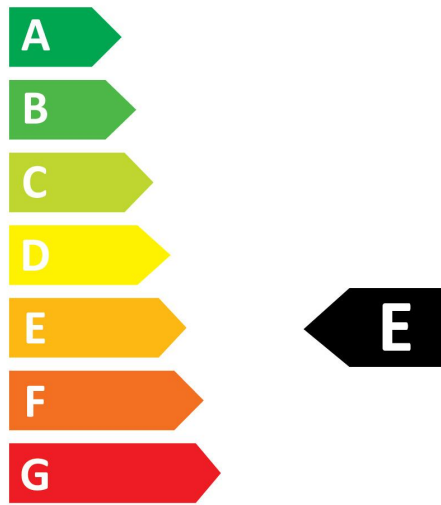

SYLVANIA

ToLEDo Retro Candle Satin
ToLEDo RT Candle V5 ST 806LM 827 E14 SL
0029484

0029484

6
kWh/1000h

2019/2015