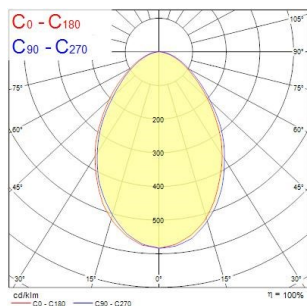

Insaver HO Topper LED II 225

Insaver HO Topper LED II 225 RO 25W WW
3033948

PHOTOMETRY

TECHNICAL DRAWINGS