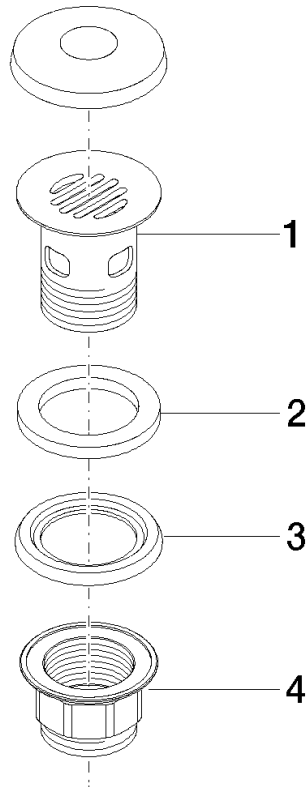

10 105 970 Product version from 10/1/2023

	Platinum	10 105 970-08
	Chrome	10 105 970-00
	Brushed Platinum	10 105 970-06
	Durabass (23kt Gold)	10 105 970-09
	Dark Chrome	10 105 970-19
	Light Gold (PVD)	10 105 970-26
	Brushed Light Gold (PVD)	10 105 970-27
	Brushed Durabass (23kt Gold)	10 105 970-28
	Matte Black	10 105 970-33
	Brushed Gold (PVD)	10 105 970-37
	Brushed Dark Brass (PVD)	10 105 970-39
	Brushed Bronze (PVD)	10 105 970-42
	Brushed Dark Bronze (PVD)	10 105 970-43
	Brushed Champagne (22kt Gold)	10 105 970-46
	Champagne (22kt Gold)	10 105 970-47
	Brushed Chrome	10 105 970-93
	Brushed Dark Platinum	10 105 970-99

Grated waste 1 1/4" - Platinum

SERIES-VARIOUS

10 105 970 Product version from 10/1/2023

Only suitable for basins with an overflow.

10 105 970 Product version from 10/1/2023

10 105 970 Product version from 10/1/2023

Parts for other finishes can be found here: [Chrome](#)

Spare parts list

No.	Item Number	Name	Quantity used	Delivery time
1	09 11 01 027-08	Cup for pop-up waste Strainer valve 1 1/4" - Platinum	1.00	-
Spare part can no longer be ordered, please order the replacement item				
3	09 14 03 025 90	Washer Profile seal Ø 64 x 6 mm -	1.00	14
4	09 23 10 020-08	Mounting Ø 60 x 36,5 mm - Platinum	1.00	-
Spare part can no longer be ordered, please order the replacement item				
2	09 14 05 039 90	Washer 43,5 x 62 x 6 mm -	1.00	14