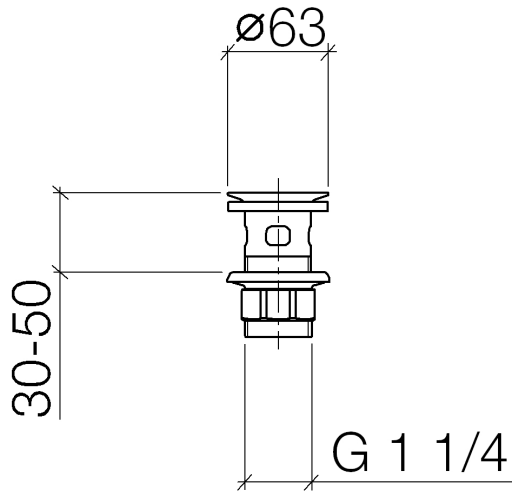

10 105 970 Product version from 10/1/2023

	Platinum	10 105 970-08
	Chrome	10 105 970-00
	Brushed Platinum	10 105 970-06
	Durabass (23kt Gold)	10 105 970-09
	Dark Chrome	10 105 970-19
	Light Gold (PVD)	10 105 970-26
	Brushed Light Gold (PVD)	10 105 970-27
	Brushed Durabass (23kt Gold)	10 105 970-28
	Matte Black	10 105 970-33
	Brushed Gold (PVD)	10 105 970-37
	Brushed Dark Brass (PVD)	10 105 970-39
	Brushed Bronze (PVD)	10 105 970-42
	Brushed Dark Bronze (PVD)	10 105 970-43
	Brushed Champagne (22kt Gold)	10 105 970-46
	Champagne (22kt Gold)	10 105 970-47
	Brushed Chrome	10 105 970-93
	Brushed Dark Platinum	10 105 970-99

Grated waste 1 1/4" - Platinum

SERIES-VARIOUS

10 105 970 Product version from 10/1/2023

Only suitable for basins with an overflow.

10 105 970 Product version from 10/1/2023

10 105 970 Product version from 10/1/2023

Parts for other finishes can be found here: [Chrome](#)

Spare parts list

No.	Item Number	Name	Quantity used	Delivery time
1	09 11 01 027-08	Cup for pop-up waste Strainer valve 1 1/4" - Platinum	1.00	-
Spare part can no longer be ordered, please order the replacement item				
3	09 14 03 025 90	Washer Profile seal Ø 64 x 6 mm -	1.00	14
4	09 23 10 020-08	Mounting Ø 60 x 36,5 mm - Platinum	1.00	-
Spare part can no longer be ordered, please order the replacement item				
2	09 14 05 039 90	Washer 43,5 x 62 x 6 mm -	1.00	14