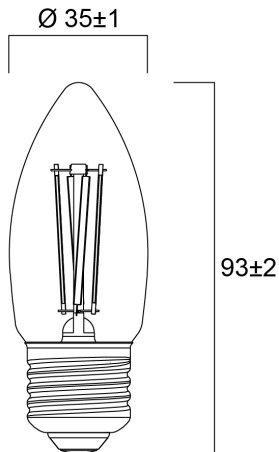

Product Overview

Product name	ToLEDo RT Candle V5 ST 470LM 827 E27 SL
Technology	LED
Watt (Rated) (W)	4.5
Cap/Base	E27
Fixture rating	Open
E-number FI	4740933
Colour temperature (K)	2700
CRI (Ra)	80
Colour Variation Initial (SDCM)	6
Photobiological Risk Group	RG1
Wattage (W)	4.5
Product EAN number	5410288294834
Warranty	3 years

Technical drawings

Data table

GENERAL DATA

Product name	ToLEDo RT Candle V5 ST 470LM 827 E27 SL
Technology	LED
Watt (Rated) (W)	4.5
Cap/Base	E27
Fixture rating	Open
Operating temperature range (°C)	-20°C...+40°C
Performance ambient temperature Tq (°C)	25
E-number FI	4740933
Warranty	3 years

LIFETIME DATA

Lifespan L70 B50	15000
Average life (Rated) (h)	15000

PHYSICAL DATA

Nominal Product Length (mm)	93
Nominal Product Diameter (mm)	35
Weight (kg)	0.021

PACKAGING

Single packaging type	Carton
Product EAN number	5410288294834
Packaging single width (cm)	4.5
Packaging single depth (cm)	4.5
DUN14 (outer)	15410288294831

SYLVANIA

ToLEDo RT Candle V5 ST 470LM 827 E27 SL
0029483

Packaging outer length / height (cm)	14.3
--------------------------------------	------

SAFETY DATA

Optimal operating condition (°C)	-20-40
Breakage cleaning instructions	Not applicable
Special purpose lamp	No
Dry applications use only	No
Suitable for household illumination	No
Safety message	Not Suitable for totally enclosed fixtures