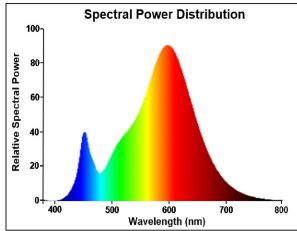

ToLEDo Retro Candle Satin

ToLEDo RT Candle V5 ST 470LM 827 E27 SL
0029483

PHOTOMETRY