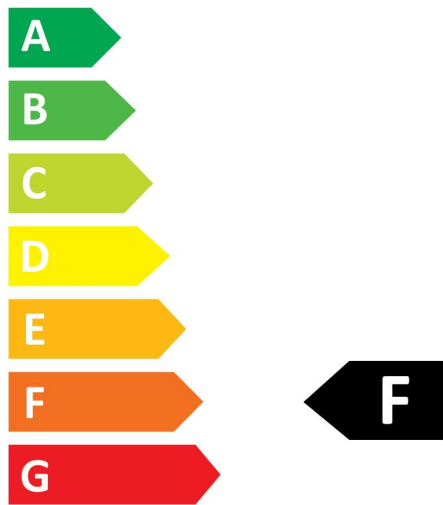

## PHOTOMETRY

## TECHNICAL DRAWINGS

## ToLEDo Retro Candle Satin

ToLEDo RT Candle V5 ST 470LM 827 E27 SL  
0029483

0029483

**5**  
kWh/1000h

2019/2015

ToLEDo Retro Candle Satin  
*ToLEDo RT Candle V5 ST 470LM 827 E27 SL*  
0029483

0029483

**5**  
kWh/1000h