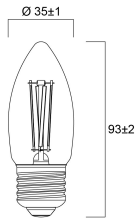

ToLEDo Retro Candle Satin

ToLEDo RT Candle V5 ST 470LM 827 E27 SL
0029483