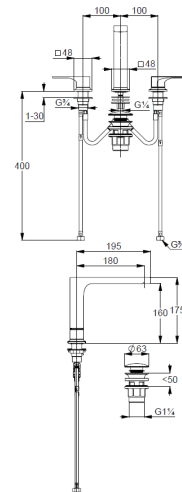

# Technische Daten/ Technical Data

KLUDI DECUS  
3-hole basin mixer  
DN 15

Ref.: 543935375

Finishes:  
53 matt white

Product description  
Manufacturer KLUDI GmbH & Co. KG  
Typ: KLUDI DECUS  
3-hole basin mixer  
Ref.: 543935375

3-hole basin mixer  
3-hole mounted  
solid lever, metal  
aerator, S-Pointer M18,5 PCA  
ceramic headparts 90°  
flow rate at 3 bar 4,5 l/min.  
fixed spout  
flexible hoses G3/8 DVGW approved  
shank-fixing  
push open waste G1 1/4  
for washbasin with overflow  
EU taxonomy: max. 6 l/min. -  
Substantial Contribution (SC) possible

## Produktabbildung/ Product picture

## Maßzeichnung/ Dimensional drawing