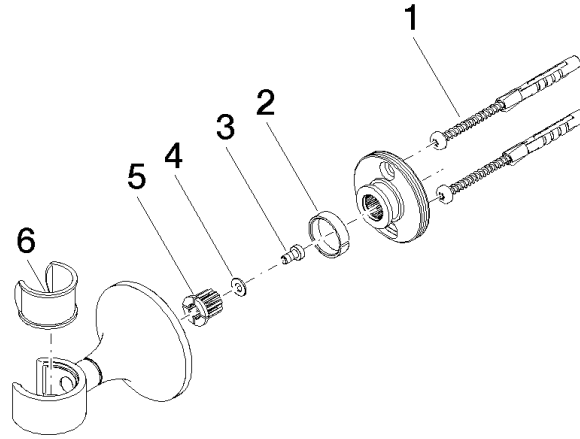

28 050 809 Product version from 3/13/2017 to 8/29/2019

• rosette Ø 60 mm

	Brushed Dark Platinum	28 050 809-99
	Chrome	28 050 809-00
	Brushed Platinum	28 050 809-06
	Platinum	28 050 809-08
	Dark Chrome	28 050 809-19
	Brushed Durabronze (23kt Gold)	28 050 809-28
	Brushed Gold (PVD)	28 050 809-37
	Brushed Dark Brass (PVD)	28 050 809-39
	Brushed Bronze (PVD)	28 050 809-42
	Brushed Dark Bronze (PVD)	28 050 809-43
	Brushed Champagne (22kt Gold)	28 050 809-46
	Champagne (22kt Gold)	28 050 809-47

28 050 809 Product version from 3/13/2017 to 8/29/2019

mm [inches]

28 050 809 Product version from 3/13/2017 to 8/29/2019

Parts for other finishes can be found here: [Chrome](#)

### Spare parts list

No.	Item Number	Name	Quantity used	Delivery time
3	09 30 30 057 90	Mounting Cylinder head screw with hexagon socket with low profile M4 x 8 mm -	1.00	14
2	09 14 15 022 90	Support ring Ø 21,5 x 5,5 mm -	1.00	14
4	09 30 11 024 90	Washer Ø 4,3 -	1.00	14
5	09 12 12 213 90	Fixing cap white Ø 15 x 13 mm -	1.00	14
1	05 30 31 025 00 90	Mounting Bolt Round head 4,5 x 60 mm -	2.00	14
6	90 18 40 035 00 90	Sleeve -	1.00	14