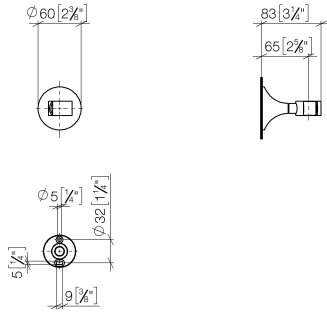

28 050 809 Product version from 3/13/2017 to 8/29/2019

• rosette Ø 60 mm

	Brushed Dark Platinum	28 050 809-99
	Chrome	28 050 809-00
	Brushed Platinum	28 050 809-06
	Platinum	28 050 809-08
	Dark Chrome	28 050 809-19
	Brushed Durabronze (23kt Gold)	28 050 809-28
	Brushed Gold (PVD)	28 050 809-37
	Brushed Dark Brass (PVD)	28 050 809-39
	Brushed Bronze (PVD)	28 050 809-42
	Brushed Dark Bronze (PVD)	28 050 809-43
	Brushed Champagne (22kt Gold)	28 050 809-46
	Champagne (22kt Gold)	28 050 809-47

28 050 809 Product version from 3/13/2017 to 8/29/2019

mm [inches]

28 050 809 Product version from 3/13/2017 to 8/29/2019

Parts for other finishes can be found here: [Chrome](#)

### Spare parts list

No.	Item Number	Name	Quantity used	Delivery time
3	09 30 30 057 90	Mounting Cylinder head screw with hexagon socket with low profile M4 x 8 mm -	1.00	14
2	09 14 15 022 90	Support ring Ø 21,5 x 5,5 mm -	1.00	14
4	09 30 11 024 90	Washer Ø 4,3 -	1.00	14
5	09 12 12 213 90	Fixing cap white Ø 15 x 13 mm -	1.00	14
1	05 30 31 025 00 90	Mounting Bolt Round head 4,5 x 60 mm -	2.00	14
6	90 18 40 035 00 90	Sleeve -	1.00	14