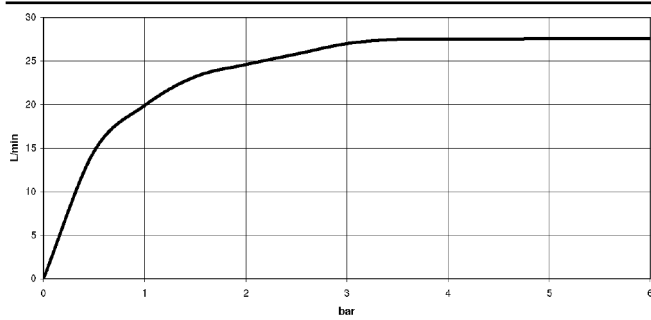

13 415 979 Product version from 10/1/2023

- CASCADE, max. flow rate 26.5 l/min (at 3 bar)
- Function from: 22.5 l/min
- with anti-scale system

Technical data:

- cover plate 240 x 60 mm
- 150mm projection
- 1/2" connection
- plug-link mounting

Recommended miscellaneous

- Concealed wall elbow -**
- min. recess depth 90 mm
 - max. recess depth 163 mm

35 085 970 90

Recommended miscellaneous

- Concealed wall elbow -**
- min. recess depth 90 mm
 - max. recess depth 163 mm

35 085 970 90

13 415 979 Product version from 10/1/2023

mm [inches]

Flow rate chart

Trajectory diagram

Codes & Standards

ASME A112.18.1	cUPC	DIN 4109	ISO 3822
Scottish Water Byelaws	UK Water Supply Regulations	Ü-Zeichen	

No.	Item Number	Name	Quantity used	Delivery time
4	04 30 31 024 01 90	Attachment set Wood screw with dowel 6 x 40 mm -	1.00	14
6	09 31 11 036 90	Mounting Threaded pin with hexagon socket with cup point M5 x 8 mm -	2.00	14
8	09 24 03 214 90	Nipple Ø 19 x 16 mm -	2.00	14
10	09 11 78 003 20-06	Spout 180 x 20 x 141 mm - Brushed Platinum	1.00	20
2	90 24 03 213 00 90	Nipple Ø 21 x 70 mm -	1.00	14
7	09 31 11 040 90	Straight pin Ø 6 x12 mm -	2.00	14
1	09 23 01 057 90	Flow limiter red 26,5 l/min. -	1.00	14
5	09 17 97 059 90	Holder 234 x 55 x 7 mm -	1.00	14
11	90 29 03 059 00 90	Beam shaper 175 x 20 x 35 mm -	1.00	14
3	09 14 03 134 90	Washer Round cord Ø 2 x 295 mm -	1.00	14
9	09 27 78 031-06	Rosette 240 x 60 x 9 mm - Brushed Platinum	1.00	20