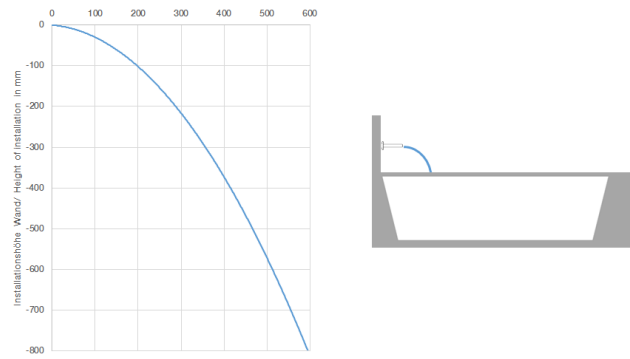

13 415 979 Product version from 10/1/2023

- CASCADE, max. flow rate 26.5 l/min (at 3 bar)
- Function from: 22.5 l/min
- with anti-scale system

Technical data:

- cover plate 240 x 60 mm
- 150mm projection
- 1/2" connection
- plug-link mounting

35 085 970 90

13 415 979 Product version from 10/1/2023

mm [inches]

Flow rate chart

Trajectory diagram

Codes & Standards

ASME A112.18.1	cUPC	DIN 4109	ISO 3822
Scottish Water Byelaws	UK Water Supply Regulations	Ü-Zeichen	

No.	Item Number	Name	Quantity used	Delivery time
4	04 30 31 024 01 90	Attachment set Wood screw with dowel 6 x 40 mm -	1.00	14
6	09 31 11 036 90	Mounting Threaded pin with hexagon socket with cup point M5 x 8 mm -	2.00	14
8	09 24 03 214 90	Nipple Ø 19 x 16 mm -	2.00	14
10	09 11 78 003 20-06	Spout 180 x 20 x 141 mm - Brushed Platinum	1.00	20
2	90 24 03 213 00 90	Nipple Ø 21 x 70 mm -	1.00	14
7	09 31 11 040 90	Straight pin Ø 6 x12 mm -	2.00	14
1	09 23 01 057 90	Flow limiter red 26,5 l/min. -	1.00	14
5	09 17 97 059 90	Holder 234 x 55 x 7 mm -	1.00	14
11	90 29 03 059 00 90	Beam shaper 175 x 20 x 35 mm -	1.00	14
3	09 14 03 134 90	Washer Round cord Ø 2 x 295 mm -	1.00	14
9	09 27 78 031-06	Rosette 240 x 60 x 9 mm - Brushed Platinum	1.00	20