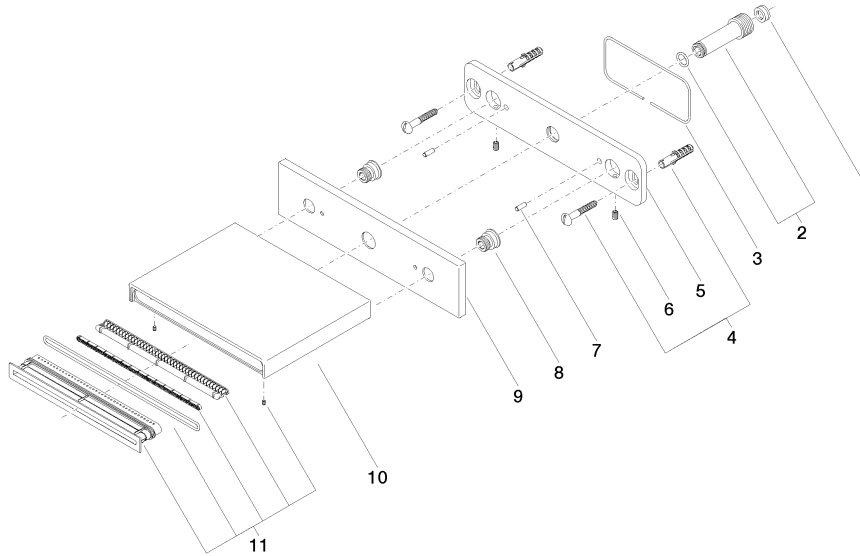

35 085 970 90

13 415 979 Product version from 10/1/2023

mm [inches]

Flow rate chart

Trajectory diagram

Codes & Standards

ASME A112.18.1	cUPC	DIN 4109	ISO 3822
Scottish Water Byelaws	UK Water Supply Regulations	Ü-Zeichen	

WATER SHEET Cascade spout for wall mounting - Brushed Platinum

SERIES-VARIOUS

13 415 979 Product version from 10/1/2023

Certificates and sustainability

WRAS_2306

LGA_19

IAPMO_4976

Spare parts list

No.	Item Number	Name	Quantity used	Delivery time
4	04 30 31 024 01 90	Attachment set Wood screw with dowel 6 x 40 mm -	1.00	14
6	09 31 11 036 90	Mounting Threaded pin with hexagon socket with cup point M5 x 8 mm -	2.00	14
8	09 24 03 214 90	Nipple Ø 19 x 16 mm -	2.00	14
10	09 11 78 003 20-06	Spout 180 x 20 x 141 mm - Brushed Platinum	1.00	20
2	90 24 03 213 00 90	Nipple Ø 21 x 70 mm -	1.00	14
7	09 31 11 040 90	Straight pin Ø 6 x12 mm -	2.00	14
1	09 23 01 057 90	Flow limiter red 26,5 l/min. -	1.00	14
5	09 17 97 059 90	Holder 234 x 55 x 7 mm -	1.00	14
11	90 29 03 059 00 90	Beam shaper 175 x 20 x 35 mm -	1.00	14
3	09 14 03 134 90	Washer Round cord Ø 2 x 295 mm -	1.00	14
9	09 27 78 031-06	Rosette 240 x 60 x 9 mm - Brushed Platinum	1.00	20