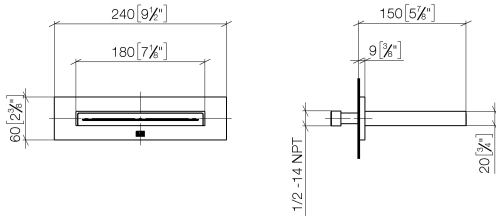

13 415 979 Product version from 10/1/2023

- CASCADE, max. flow rate 26.5 l/min (at 3 bar)
- Function from: 22.5 l/min
- with anti-scale system

Technical data:

- cover plate 240 x 60 mm
- 150mm projection
- 1/2" connection
- plug-link mounting

Recommended miscellaneous

- Concealed wall elbow -**
- min. recess depth 90 mm
 - max. recess depth 163 mm

35 085 970 90

Recommended miscellaneous

- Concealed wall elbow -**
- min. recess depth 90 mm
 - max. recess depth 163 mm

35 085 970 90

13 415 979 Product version from 10/1/2023

mm [inches]

Flow rate chart

Trajectory diagram

Codes & Standards

ASME A112.18.1	cUPC	DIN 4109	ISO 3822
Scottish Water Byelaws	UK Water Supply Regulations	Ü-Zeichen	

No.	Item Number	Name	Quantity used	Delivery time
4	04 30 31 024 01 90	Attachment set Wood screw with dowel 6 x 40 mm -	1.00	14
6	09 31 11 036 90	Mounting Threaded pin with hexagon socket with cup point M5 x 8 mm -	2.00	14
8	09 24 03 214 90	Nipple Ø 19 x 16 mm -	2.00	14
10	09 11 78 003 20-06	Spout 180 x 20 x 141 mm - Brushed Platinum	1.00	20
2	90 24 03 213 00 90	Nipple Ø 21 x 70 mm -	1.00	14
7	09 31 11 040 90	Straight pin Ø 6 x12 mm -	2.00	14
1	09 23 01 057 90	Flow limiter red 26,5 l/min. -	1.00	14
5	09 17 97 059 90	Holder 234 x 55 x 7 mm -	1.00	14
11	90 29 03 059 00 90	Beam shaper 175 x 20 x 35 mm -	1.00	14
3	09 14 03 134 90	Washer Round cord Ø 2 x 295 mm -	1.00	14
9	09 27 78 031-06	Rosette 240 x 60 x 9 mm - Brushed Platinum	1.00	20