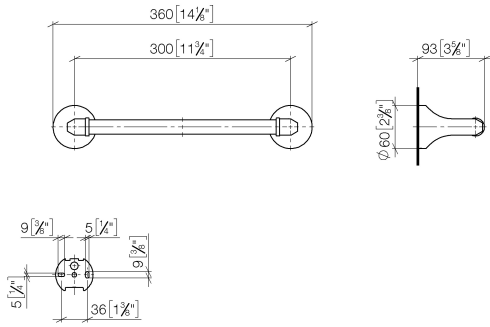

83 030 361 Product version from 7/3/2016

- gauge 300 mm
- width 360mm
- height 60 mm
- rosette Ø 60 mm
- 90mm projection

	Chrome	83 030 361-00
	Brushed Platinum	83 030 361-06
	Platinum	83 030 361-08
	Durabass (23kt Gold)	83 030 361-09
	Brushed Durabass (23kt Gold)	83 030 361-28
	Brushed Gold (PVD)	83 030 361-37
	Brushed Dark Brass (PVD)	83 030 361-39
	Brushed Bronze (PVD)	83 030 361-42
	Brushed Dark Platinum	83 030 361-99

Recommended miscellaneous

MADISON Mounting for towel bar/tumbler mounting on two sides - 12 358 970 90
 •for towel bar mounting plus towel bar mounting on back.

83 030 361 Product version from 7/3/2016

mm [inches]

Spare parts list

No.	Item Number	Name	Quantity used	Delivery time
2	04 31 11 140 00 90	Mounting Threaded pin M6 x 10 mm -	2.00	14
1	05 17 97 507 00 90	Attachment set 52 x 45 x 70 mm -	2.00	14