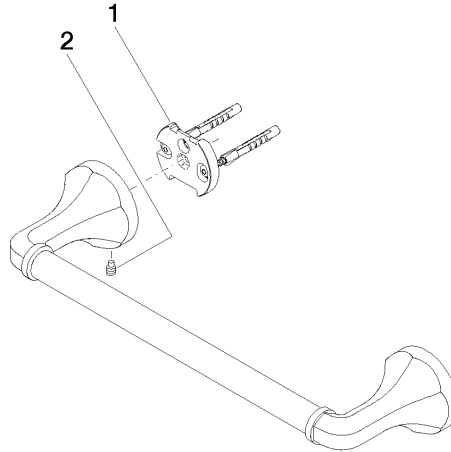

83 030 361 Product version from 7/3/2016

- gauge 300 mm
- width 360mm
- height 60 mm
- rosette Ø 60 mm
- 90mm projection

	Chrome	83 030 361-00
	Brushed Platinum	83 030 361-06
	Platinum	83 030 361-08
	Durabass (23kt Gold)	83 030 361-09
	Brushed Durabass (23kt Gold)	83 030 361-28
	Brushed Gold (PVD)	83 030 361-37
	Brushed Dark Brass (PVD)	83 030 361-39
	Brushed Bronze (PVD)	83 030 361-42
	Brushed Dark Platinum	83 030 361-99

Recommended miscellaneous

MADISON Mounting for towel bar/tumbler mounting on two sides - 12 358 970 90
 •for towel bar mounting plus towel bar mounting on back.

83 030 361 Product version from 7/3/2016

mm [inches]

Spare parts list

No.	Item Number	Name	Quantity used	Delivery time
2	04 31 11 140 00 90	Mounting Threaded pin M6 x 10 mm -	2.00	14
1	05 17 97 507 00 90	Attachment set 52 x 45 x 70 mm -	2.00	14