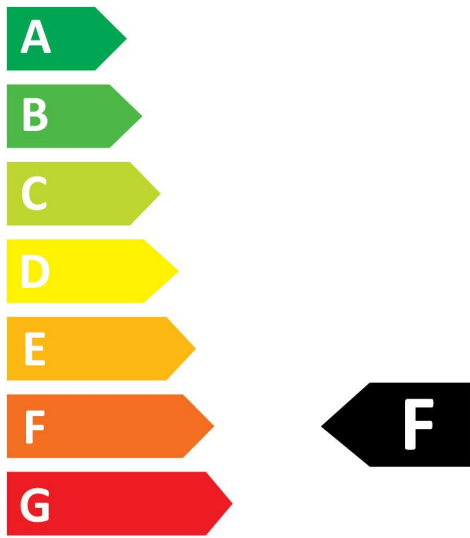

5
kWh/1000h

2019/2015