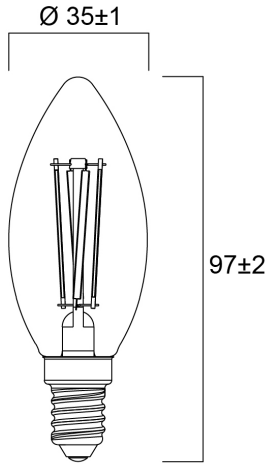

Product Overview

Product name	ToLEDo RT Candle V5 ST 470LM 827 E14 SL
Technology	LED
Watt (Rated) (W)	4.5
Cap/Base	E14
Fixture rating	Open
E-number FI	4740932
Colour temperature (K)	2700
CRI (Ra)	80
Colour Variation Initial (SDCM)	6
Photobiological Risk Group	RG1
Wattage (W)	4.5
Product EAN number	5410288294827
Warranty	3 years

Technical drawings

Data table

GENERAL DATA

Product name	ToLEDo RT Candle V5 ST 470LM 827 E14 SL
Technology	LED
Watt (Rated) (W)	4.5
Cap/Base	E14
Fixture rating	Open
Operating temperature range (°C)	-20°C...+40°C
Performance ambient temperature Tq (°C)	25
E-number FI	4740932
Warranty	3 years

LIFETIME DATA

Lifespan L70 B50	15000
Average life (Rated) (h)	15000

PHYSICAL DATA

Nominal Product Length (mm)	97
Nominal Product Diameter (mm)	35
Weight (kg)	0.021

PACKAGING

Single packaging type	Carton
Product EAN number	5410288294827
Packaging single width (cm)	4.5
Packaging single depth (cm)	4.5
DUN14 (outer)	15410288294824
Packaging outer length / height (cm)	14.3