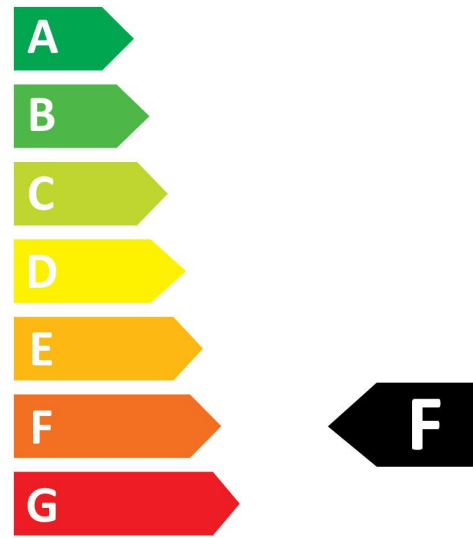

Technical drawings

Data table

GENERAL DATA

Product name	ToLEDo RT Candle V5 ST 470LM 827 E14 SL
Technology	LED
Watt (Rated) (W)	4.5
Cap/Base	E14
Fixture rating	Open
Operating temperature range (°C)	-20°C...+40°C
Performance ambient temperature Tq (°C)	25
E-number FI	4740932
Warranty	3 years

OPTICAL DATA

Luminous flux (Rated) (lm)	470
----------------------------	-----

ToLEDo RT Candle V5 ST 470LM 827 E14 SL 0029482

Colour temperature (K)	2700
CRI (Ra)	80
Colour Variation Initial (SDCM)	6
Photobiological Risk Group	RG1
Lumen maintenance at end of nominal life (%)	70

ELECTRICAL DATA

Wattage (W)	4.5
Equivalent watt (W)	40
Primary Supply/Product voltage - min (V)	220
Control gear required	No
Inrush Current (A)	6.3
Inrush Duration (μ s)	240
Lamp Energy Label (class)	F
Nominal Frequency (Hz)	50/60Hz

Energy label

0029482

5
kWh/1000h

2019/2015

0029482

5
kWh/1000h

2019/2015

Light your world