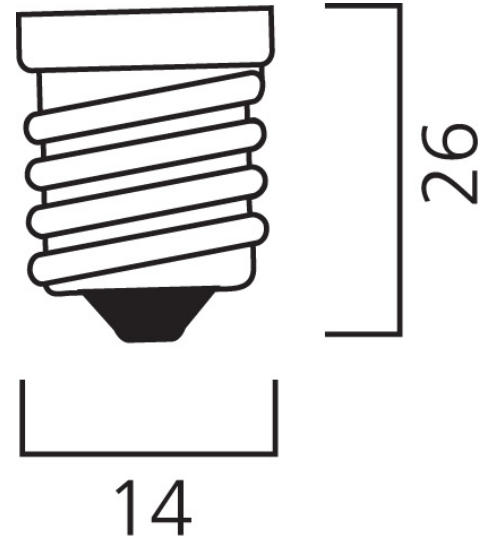

Product Overview

Product name	ToLEDo RT Candle V5 ST 470LM 827 E14 SL
Technology	LED
Watt (Rated) (W)	4.5
Cap/Base	E14
Fixture rating	Open
E-number FI	4740932
Colour temperature (K)	2700
CRI (Ra)	80
Colour Variation Initial (SDCM)	6
Photobiological Risk Group	RG1
Wattage (W)	4.5
Product EAN number	5410288294827
Warranty	3 years

Technical drawings

Data table

GENERAL DATA

Product name	ToLEDo RT Candle V5 ST 470LM 827 E14 SL
Technology	LED
Watt (Rated) (W)	4.5
Cap/Base	E14
Fixture rating	Open
Operating temperature range (°C)	-20°C...+40°C
Performance ambient temperature Tq (°C)	25
E-number FI	4740932
Warranty	3 years

OPTICAL DATA

Luminous flux (Rated) (lm)	470
----------------------------	-----

ToLEDo RT Candle V5 ST 470LM 827 E14 SL 0029482

Colour temperature (K)	2700
CRI (Ra)	80
Colour Variation Initial (SDCM)	6
Photobiological Risk Group	RG1
Lumen maintenance at end of nominal life (%)	70

LIFETIME DATA

Lifespan L70 B50	15000
Average life (Rated) (h)	15000

PHYSICAL DATA

Nominal Product Length (mm)	97
Nominal Product Diameter (mm)	35
Weight (kg)	0.021

PACKAGING

Single packaging type	Carton
Product EAN number	5410288294827
Packaging single width (cm)	4.5
Packaging single depth (cm)	4.5
DUN14 (outer)	15410288294824
Packaging outer length / height (cm)	14.3