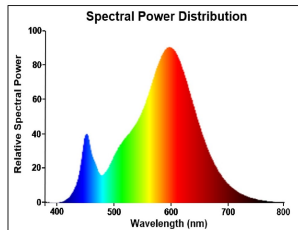

ToLEDo Retro Candle Satin

ToLEDo RT Candle V5 ST 470LM 827 E14 SL
0029482

PHOTOMETRY