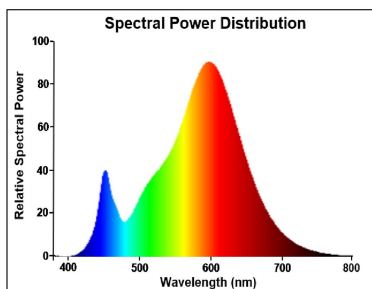

ToLEDo Retro Candle Satin

ToLEDo RT Candle V5 ST 470LM 827 E14 SL
0029482

Average life (Rated) (h)	15000

Physical data

Nominal Product Length (mm)	97
Nominal Product Diameter (mm)	35
Weight (kg)	0.021

Packaging

Single packaging type	Carton
Product EAN number	5410288294827
Packaging single length / height (cm)	11.0
Packaging single width (cm)	4.5
Packaging single depth (cm)	4.5
DUN14 (outer)	15410288294824
Units per outer package	6
Packaging outer length / height (cm)	14.3
Packaging outer width (cm)	9.7
Packaging outer depth (cm)	12.0

Safety data

Optimal operating condition (°C)	-20-40
Breakage cleaning instructions	Not applicable
Special purpose lamp	No
Dry applications use only	Yes
Suitable for household illumination	Yes
Safety message	Not Suitable for totally enclosed fixtures

PHOTOMETRY

TECHNICAL DRAWINGS