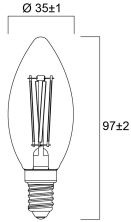

ToLEDo Retro Candle Satin

ToLEDo RT Candle V5 ST 470LM 827 E14 SL
0029482