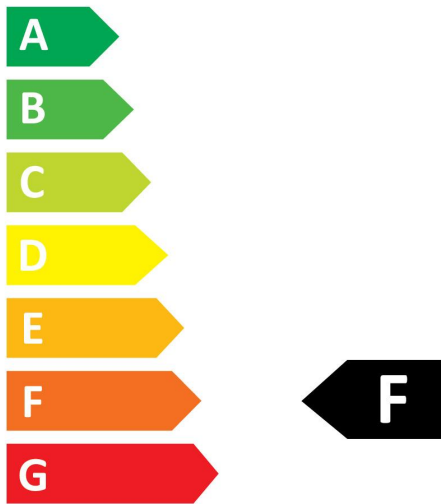

PRODUCT OVERVIEW

Product name	ToLEDo RT Candle V5 ST 470LM 827 E14 SL
Technology	LED
Watt (Rated) (W)	4.5
Type	LED exchangeable
Cap/Base	E14
Fixture rating	Open
General application	Hospitality, Residential & Consumer
ETIM Class	EC001959
E-number FI	4740932
Warranty	3 years
Luminous flux (lm)	470
Colour temperature (K)	2700
Light colour	Homelight
CRI (Ra)	80
Colour Variation Initial (SDCM)	SDCM6
Photobiological Risk Group	RG1
Wattage (W)	4.5
Dimmable	No
Average life (Nominal) (h)	15000
Product EAN number	5410288294827

Optical data

Luminous flux (lm)	470
Luminous flux (Rated) (lm)	470
Colour temperature (K)	2700
Light colour	Homelight
CRI (Ra)	80
Colour Variation Initial (SDCM)	SDCM6
Photobiological Risk Group	RG1
Lumen maintenance at end of nominal life (%)	70

PHOTOMETRY

TECHNICAL DRAWINGS

ToLEDo Retro Candle Satin

ToLEDo RT Candle V5 ST 470LM 827 E14 SL
0029482

SYLVANIA

0029482

5 kWh/1000h

2019/2015