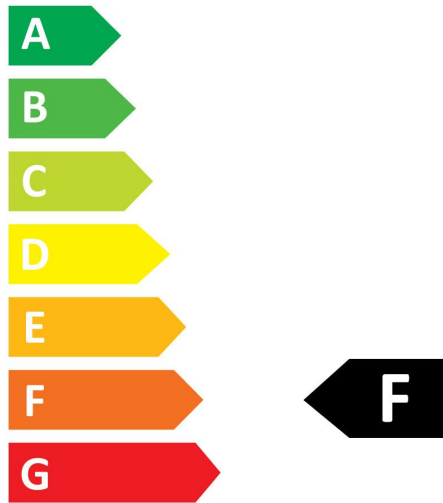

SYLVANIA

ToLEDo Retro Candle Satin
ToLEDo RT Candle V5 ST 470LM 827 E14 SL
0029482

0029482

5
kWh/1000h

2019/2015