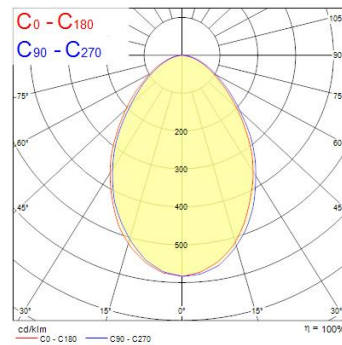

Insaver HO Topper LED II 225 RO 25W WW

Item No: 3033948

SYLVANIA

PRO

IP44 from the front round LED downlight with polycarbonate diffuser with a white bezel. Polycarbonate diffuser with a white bezel. Shallow recess depth (<65mm). Available in 12, 15, 21 & 25W in 150mm, 175mm, 205mm & 225mm cut out sizes. Perfect for up to 2x26W CFL replacement. Includes loop-in loop-out facility for quick installation.

Technical Assets

Dimensions (mm)

Photometrics

Insaver HO Topper LED II 225 RO 25W WW

Item No: 3033948

SYLVANIA

General data

Product name	Insaver HO Topper LED II 225 RO 25W WW
Technology	LED
Cap/Base	N/A
Housing	Aluminium
Mount	Ceiling recessed mounting
Environment	Interior
General application	Hospitality
Operating temperature range (°C)	-10°C...+25°C
Performance ambient temperature Tq (°C)	25
ETIM Class	EC001744
E-number SE	7465636
Warranty	5 years

Optical data

Useful luminous flux (Φuse)	2350
Fixture luminous flux (lm)	2350
Luminaire efficacy (lm/W)	102
LOR (%)	100
Correlated colour temperature (k)	3000
Light colour	Warm White
CRI (Ra)	80
Colour Variation Initial (SDCM)	SDCM3
Adjustable chromaticity	N
Beam Angle (°)	74
Distribution type	Symmetric
Glare control	< 23
Photobiological Risk Group	RG0

Lifetime data

Lifespan L70 B50	100000
Lifespan L80 B20	74000
Lifespan L90 B10	34000

Insaver HO Topper LED II 225 RO 25W WW

Item No: 3033948

SYLVANIA

Physical data

Housing colour	RAL 9010 - Pure white
IP rating	IP44/20
IK rating	IK07
Diffuser finish	Opal
Diffuser material	PC Polycarbonate
Reflector finish	High-gloss
Nominal Product Height (mm)	65
Nominal Product Diameter (mm)	240
Weight (kg)	0.842
Recessed Depth (mm)	150