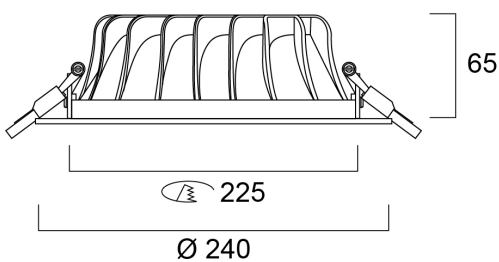

Insaver HO Topper LED II 225 RO 25W WW

Item No: 3033948

SYLVANIA

PRO

IP44 from the front round LED downlight with polycarbonate diffuser with a white bezel. Polycarbonate diffuser with a white bezel. Shallow recess depth (<65mm). Available in 12, 15, 21 & 25W in 150mm, 175mm, 205mm & 225mm cut out sizes. Perfect for up to 2x26W CFL replacement. Includes loop-in loop-out facility for quick installation.

Technical Assets

Dimensions (mm)

Photometrics

Insaver HO Topper LED II 225 RO 25W WW

Item No: 3033948

SYLVANIA

General data

Product name	Insaver HO Topper LED II 225 RO 25W WW
Technology	LED
Cap/Base	N/A
Housing	Aluminium
Mount	Ceiling recessed mounting
Environment	Interior
General application	Hospitality
Operating temperature range (°C)	-10°C...+25°C
Performance ambient temperature Tq (°C)	25
ETIM Class	EC001744
E-number SE	7465636
Warranty	5 years

Lifetime data

Lifespan L70 B50	100000
Lifespan L80 B20	74000
Lifespan L90 B10	34000

Insaver HO Topper LED II 225 RO 25W WW

Item No: 3033948

SYLVANIA

Physical data

Housing colour	RAL 9010 - Pure white
IP rating	IP44/20
IK rating	IK07
Diffuser finish	Opal
Diffuser material	PC Polycarbonate
Reflector finish	High-gloss
Nominal Product Height (mm)	65
Nominal Product Diameter (mm)	240
Weight (kg)	0.842
Recessed Depth (mm)	150

Packaging

Product EAN number	8711971339489
Packaging single length / height (cm)	27.2
Packaging single width (cm)	27.3
Packaging single depth (cm)	8.0
DUN14 (inner)	18711971339486
Units per outer package	12
Packaging outer length / height (cm)	56.6
Packaging outer width (cm)	56.7
Packaging outer depth (cm)	28.0