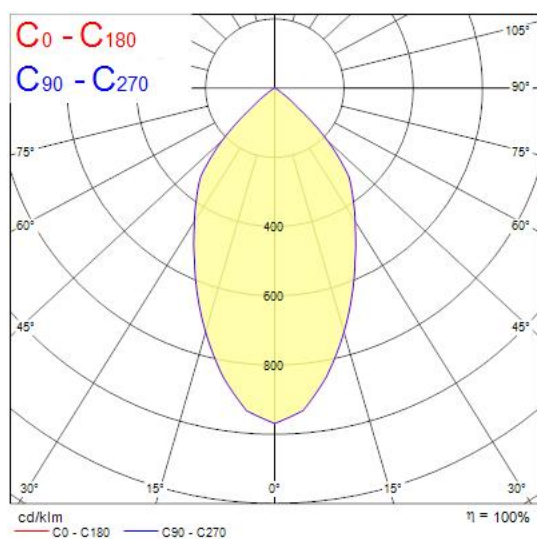

Concord

EXPOSPOT 90 MONO HE RA90 3000K WB WHITE 2070049

Control gear mounting	Remote
Housing colour	White
IP rating	IP20
IK rating	IK02
Product EAN number	5025768700493
Warranty	5 years

Photometry