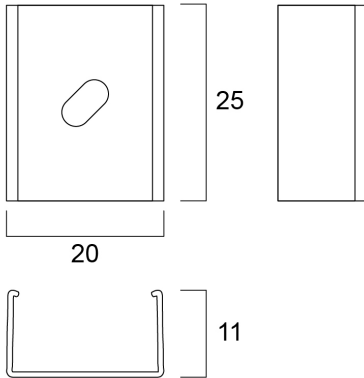

Features

- The Profile semi deep surface 16 2m SET consists of 2m anodised profile , opal diffuser , 2 end caps and 4 holders

Product Overview

Product name	Profile semi deep surface 16 (19x19) 2m SET
Technology	Accessory
Housing	Aluminium
E-number FI	4278232
Housing colour	Silver
Product EAN number	5410288215969
Warranty	3 years

Technical drawings

Profile semi deep surface 16 (19x19) 2m SET 0021596

Data table

GENERAL DATA

Product name	Profile semi deep surface 16 (19x19) 2m SET
Technology	Accessory
Housing	Aluminium
E-number FI	4278232
Warranty	3 years

ELECTRICAL DATA

Control gear required	No
-----------------------	----

PHYSICAL DATA

Housing colour	Silver
Nominal Product Length (mm)	2000
Nominal Product Width (mm)	18.8
Weight (kg)	0.43

PACKAGING

Single packaging type	Carton
Product EAN number	5410288215969

Profile semi deep surface 16 (19x19) 2m SET 0021596

Packaging single width (cm)	1.9
Packaging single depth (cm)	1.9
DUN14 (outer)	05410288215969
Packaging outer length / height (cm)	200.5

SAFETY DATA

Special purpose lamp	No
Dry applications use only	No
Suitable for household illumination	No