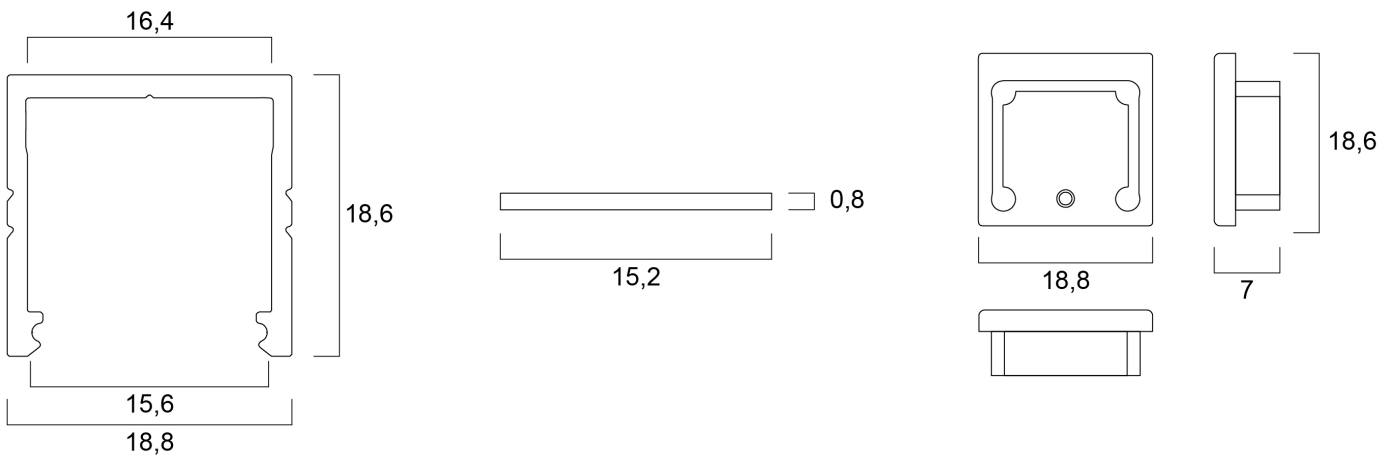

Features

- The Profile semi deep surface 16 2m SET consists of 2m anodised profile , opal diffuser , 2 end caps and 4 holders

Product Overview

Product name	Profile semi deep surface 16 (19x19) 2m SET
Technology	Accessory
Housing	Aluminium
E-number FI	4278232
Housing colour	Silver
Product EAN number	5410288215969
Warranty	3 years

Technical drawings

Profile semi deep surface 16 (19x19) 2m SET 0021596

Data table

GENERAL DATA

Product name	Profile semi deep surface 16 (19x19) 2m SET
Technology	Accessory
Housing	Aluminium
E-number FI	4278232
Warranty	3 years

ELECTRICAL DATA

Control gear required	No
-----------------------	----

PHYSICAL DATA

Housing colour	Silver
Nominal Product Length (mm)	2000
Nominal Product Width (mm)	18.8
Weight (kg)	0.43

PACKAGING

Single packaging type	Carton
Product EAN number	5410288215969

Profile semi deep surface 16 (19x19) 2m SET 0021596

Packaging single width (cm)	1.9
Packaging single depth (cm)	1.9
DUN14 (outer)	05410288215969
Packaging outer length / height (cm)	200.5

SAFETY DATA

Special purpose lamp	No
Dry applications use only	No
Suitable for household illumination	No