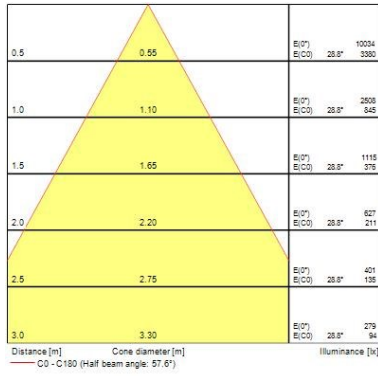

Expospot 90 cardan square

EXPOSPOT 90 MONO HE RA90 3000K WB WHITE

2070049

Max. products per 20A C Breaker	45
Max. products per 10A B Breaker	13
Max. products per 13A B Breaker	17
Max. products per 16A B Breaker	21
Max. products per 20A B Breaker	27
Connectable conductor cross section - Min (mm²)	0.5
Connectable conductor cross section - Max (mm²)	1.5

Lifetime data

Lifespan L70 B50	100000
Lifespan L80 B20	100000
Lifespan L90 B10	54500

Physical data

Housing colour	White
IP rating	IP20
IK rating	IK02
Diffuser finish	Other
Diffuser material	Other
Reflector finish	Silver
Nominal Product Width (mm)	163
Nominal Product Height (mm)	104
Nominal Product Diameter (mm)	163
Cutout Dimensions (W x L in mm or Diameter in mm)	148
Weight (kg)	0.77
Recessed Depth (mm)	104

Packaging

Single packaging type	Carton
Product EAN number	5025768700493
Packaging single length / height (cm)	18.0
Packaging single width (cm)	18.0
Packaging single depth (cm)	16.0
DUN14 (outer)	05025768700493
Units per outer package	1
Packaging outer length / height (cm)	18.0
Packaging outer width (cm)	18.0
Packaging outer depth (cm)	16.0

Safety data

Optimal operating condition (°C)	25-25

PHOTOMETRY

Expospot 90 cardan square

EXPOSPOT 90 MONO HE RA90 3000K WB WHITE
2070049

TECHNICAL DRAWINGS