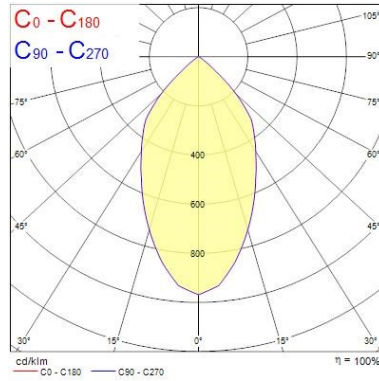

Expospot 90 cardan square

EXPOSPOT 90 MONO HE RA90 3000K WB WHITE

2070049

Max. products per 20A C Breaker	45
Max. products per 10A B Breaker	13
Max. products per 13A B Breaker	17
Max. products per 16A B Breaker	21
Max. products per 20A B Breaker	27
Connectable conductor cross section - Min (mm²)	0.5
Connectable conductor cross section - Max (mm²)	1.5

Lifetime data

Lifespan L70 B50	100000
Lifespan L80 B20	100000
Lifespan L90 B10	54500

Physical data

Housing colour	White
IP rating	IP20
IK rating	IK02
Diffuser finish	Other
Diffuser material	Other
Reflector finish	Silver
Nominal Product Width (mm)	163
Nominal Product Height (mm)	104
Nominal Product Diameter (mm)	163
Cutout Dimensions (W x L in mm or Diameter in mm)	148
Weight (kg)	0.77
Recessed Depth (mm)	104

Packaging

Single packaging type	Carton
Product EAN number	5025768700493
Packaging single length / height (cm)	18.0
Packaging single width (cm)	18.0
Packaging single depth (cm)	16.0
DUN14 (outer)	05025768700493
Units per outer package	1
Packaging outer length / height (cm)	18.0
Packaging outer width (cm)	18.0
Packaging outer depth (cm)	16.0

Safety data

Optimal operating condition (°C)	25-25

PHOTOMETRY

Expospot 90 cardan square

EXPOSPOT 90 MONO HE RA90 3000K WB WHITE
2070049

TECHNICAL DRAWINGS