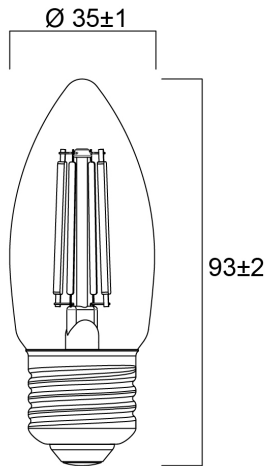

## Product Overview

Product name	ToLEDo RT Candle V5 CL 806LM 827 E27 SL
Technology	LED
Watt (Rated) (W)	6
Cap/Base	E27
Fixture rating	Open
E-number FI	4740931
Colour temperature (K)	2700
CRI (Ra)	80
Colour Variation Initial (SDCM)	6
Photobiological Risk Group	RG1
Wattage (W)	6
Product EAN number	5410288294803
Warranty	3 years

## Technical drawings

### PHYSICAL DATA

Nominal Product Length (mm)	93
Nominal Product Diameter (mm)	35
Weight (kg)	0.021

# SYLVANIA

ToLEDo RT Candle V5 CL 806LM 827 E27 SL  
0029480

Packaging outer length / height (cm)	14.3
--------------------------------------	------