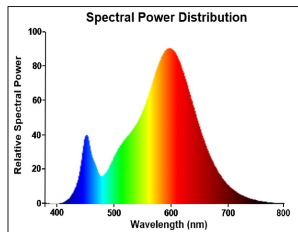

ToLEDo Retro Candle

ToLEDo RT Candle V5 CL 806LM 827 E27 SL
0029480

PHOTOMETRY