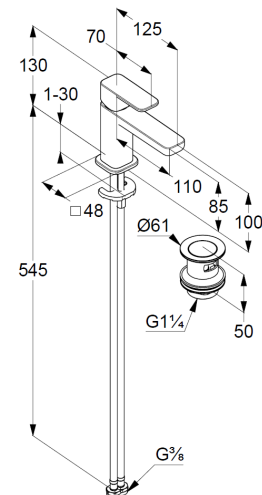

## Technische Daten/ Technical Data

KLUDI RENON

single lever basin mixer 85  
DN 15

Ref.: 422663975

Finishes:  
39 matt black

Product description  
Manufacturer KLUDI GmbH & Co. KG  
Typ: KLUDI RENON  
single lever basin mixer 85  
Ref.: 422663975

basin mixer  
single lever mixer  
1-hole mounted  
solid lever, metal  
aerator M18,5 PCA  
ceramic cartridge with hot water safety device  
flow rate at 3 bar 4,5 l/min.  
flexible hoses G3/8 DVGW approved  
rapid installation set  
push open waste G1 1/4  
for washbasin with overflow  
EU taxonomy: max. 6 l/min. -  
Substantial Contribution (SC) possible

### Produktabbildung/ Product picture

### Maßzeichnung/ Dimensional drawing