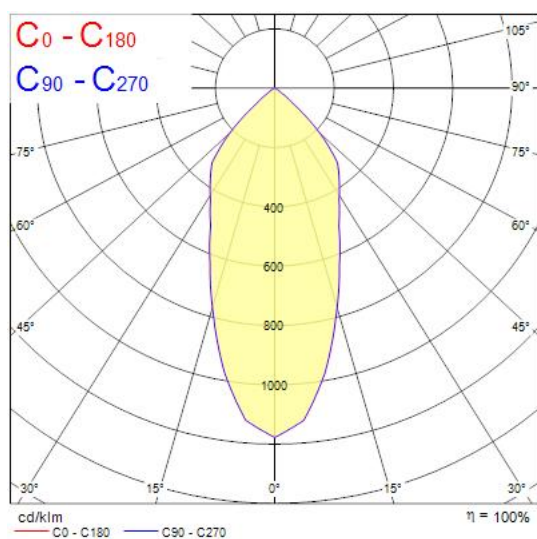

Concord

EXPOSPOT 90 MONO HE RA90 3000K MB WHITE 2070048

Control gear mounting	Remote
Housing colour	White
IP rating	IP20
IK rating	IK02
Product EAN number	5025768700486
Warranty	5 years

Photometry