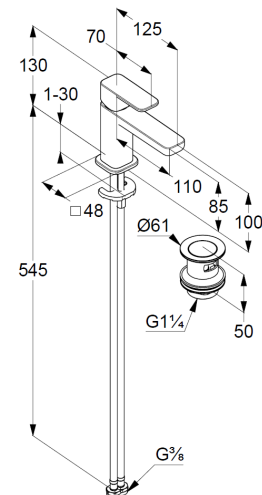

Technische Daten/ Technical Data

KLUDI RENON

single lever basin mixer 85
DN 15

Ref.: 422665375

Finishes:
53 matt white

Product description
Manufacturer KLUDI GmbH & Co. KG
Typ: KLUDI RENON
single lever basin mixer 85
Ref.: 422665375

basin mixer
single lever mixer
1-hole mounted
solid lever, metal
aerator M18,5 PCA
ceramic cartridge with hot water safety device
flow rate at 3 bar 4,5 l/min.
flexible hoses G3/8 DVGW approved
rapid installation set
push open waste G1 1/4
for washbasin with overflow
EU taxonomy: max. 6 l/min. -
Substantial Contribution (SC) possible

Produktabbildung/ Product picture

Maßzeichnung/ Dimensional drawing

Durchfluss/ Flow rate