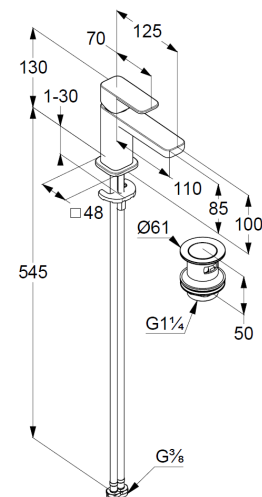

Typ: KLUDI RENON

single lever basin mixer 85

Ref.: 42266N075

basin mixer

single lever mixer

1-hole mounted

solid lever, metal

aerator M18,5 PCA

ceramic cartridge with hot water safety device

flow rate at 3 bar 4,5 l/min.

flexible hoses G3/8 DVGW approved

rapid installation set

push open waste G1 1/4

for washbasin with overflow

EU taxonomy: max. 6 l/min. -

Substantial Contribution (SC) possible

Produktabbildung/ Product picture

Maßzeichnung/ Dimensional drawing

Durchfluss/ Flow rate