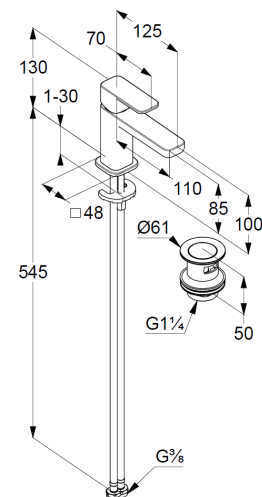

single lever basin mixer 85

Ref.: 42266N175

basin mixer

single lever mixer

1-hole mounted

solid lever, metal

aerator M18,5 PCA

ceramic cartridge with hot water safety device

flow rate at 3 bar 4,5 l/min.

flexible hoses G3/8 DVGW approved

rapid installation set

push open waste G1 1/4

for washbasin with overflow

EU taxonomy: max. 6 l/min. -

Substantial Contribution (SC) possible

### Produktabbildung/ Product picture

### Maßzeichnung/ Dimensional drawing