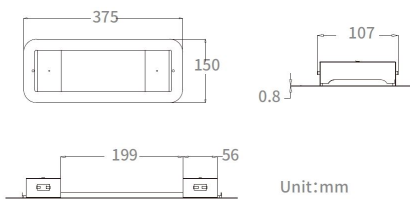

Features

- LiFeSafe PRO Bulkhead IP65 RCSD MTG KIT. White steel recessing kit for LiFeSafe PRO bulkhead. 6-year warranty.

Product Overview

Product name	LIFESAFE PRO BULKHEAD IP65 RCSD MTG KIT
Technology	Accessory
Housing	PC Polycarbonate
Mount	Ceiling recessed mounting, Wall recessed
General application	Education, Hospitality, Logistics & Industry, Museums & Galleries, Office
ETIM Class	EC002557
Housing colour	White
Product EAN number	5410288388229
Warranty	6 years

Technical drawings

Data table

LIFESAFE PRO BULKHEAD IP65 RCSD MTG KIT 0038822

GENERAL DATA

Product name	LIFESAFE PRO BULKHEAD IP65 RCSD MTG KIT
Technology	Accessory
Accessory type	Mounting
Type of accessory	Fixing clamp / bracket
Housing	PC Polycarbonate
Mount	Ceiling recessed mounting, Wall recessed
General application	Education, Hospitality, Logistics & Industry, Museums & Galleries, Office
ETIM Class	EC002557
Warranty	6 years

ELECTRICAL DATA

Control gear required	No
-----------------------	----

PHYSICAL DATA

Housing colour	White
Nominal Product Length (mm)	375
Nominal Product Width (mm)	150
Nominal Product Height (mm)	57
Weight (kg)	0.48
Recessed Depth (mm)	57

PACKAGING

Product EAN number	5410288388229
Packaging single length / height (cm)	32.0
Packaging single width (cm)	20.0
Packaging single depth (cm)	11.0
DUN14 (inner)	05410288388229
Units per outer package	1
Packaging outer length / height (cm)	32.0
Packaging outer width (cm)	20.0
Packaging outer depth (cm)	11.0