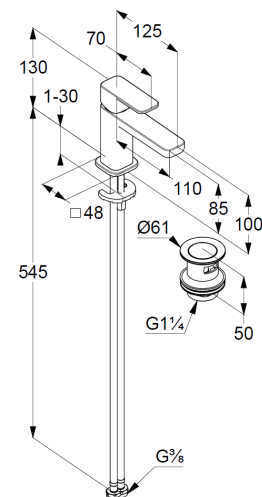

single lever basin mixer 85

Ref.: 42266N275

basin mixer

single lever mixer

1-hole mounted

solid lever, metal

aerator M18,5 PCA

ceramic cartridge with hot water safety device

flow rate at 3 bar 4,5 l/min.

flexible hoses G3/8 DVGW approved

rapid installation set

push open waste G1 1/4

for washbasin with overflow

EU taxonomy: max. 6 l/min. -

Substantial Contribution (SC) possible

### Produktabbildung/ Product picture

### Maßzeichnung/ Dimensional drawing