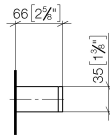

Bath grip - Platinum

SERIES SPECIFIC

83 030 780 Product version from 4/1/2025

- gauge 185 mm
- width 300mm
- height 35 mm
- 65mm projection

	Platinum	83 030 780-08
	Chrome	83 030 780-00
	Brushed Platinum	83 030 780-06
	Dark Chrome	83 030 780-19
	Brushed Light Gold (PVD)	83 030 780-27
	Brushed Durabrass (23kt Gold)	83 030 780-28
	Brushed Gold (PVD)	83 030 780-37
	Brushed Dark Brass (PVD)	83 030 780-39
	Brushed Bronze (PVD)	83 030 780-42
	Brushed Dark Bronze (PVD)	83 030 780-43
	Brushed Champagne (22kt Gold)	83 030 780-46
	Champagne (22kt Gold)	83 030 780-47
	Brushed Dark Platinum	83 030 780-99

83 030 780 Product version from 4/1/2025

mm [inches]

83 030 780 Product version from 4/1/2025

Parts for other finishes can be found here: [Chrome](#)

Spare parts list

No.	Item Number	Name	Quantity used	Delivery time
1	05 17 20 717 00 90	Attachment set 35 x 65 x 7 mm -	2.00	14
2	90 31 11 004 00 90	grub screw with hexagon socket M5 x 8 mm -	2.00	14