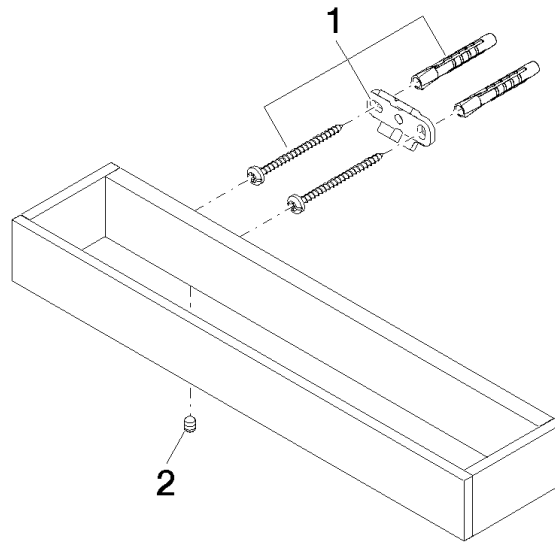

Bath grip - Platinum

SERIES SPECIFIC

83 030 780 Product version from 4/1/2025

- gauge 185 mm
- width 300mm
- height 35 mm
- 65mm projection

	Platinum	83 030 780-08
	Chrome	83 030 780-00
	Brushed Platinum	83 030 780-06
	Dark Chrome	83 030 780-19
	Brushed Light Gold (PVD)	83 030 780-27
	Brushed Durabrass (23kt Gold)	83 030 780-28
	Brushed Gold (PVD)	83 030 780-37
	Brushed Dark Brass (PVD)	83 030 780-39
	Brushed Bronze (PVD)	83 030 780-42
	Brushed Dark Bronze (PVD)	83 030 780-43
	Brushed Champagne (22kt Gold)	83 030 780-46
	Champagne (22kt Gold)	83 030 780-47
	Brushed Dark Platinum	83 030 780-99

83 030 780 Product version from 4/1/2025

mm [inches]

83 030 780 Product version from 4/1/2025

Parts for other finishes can be found here: [Chrome](#)

Spare parts list

No.	Item Number	Name	Quantity used	Delivery time
1	05 17 20 717 00 90	Attachment set 35 x 65 x 7 mm -	2.00	14
2	90 31 11 004 00 90	grub screw with hexagon socket M5 x 8 mm -	2.00	14