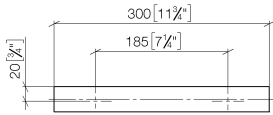

Bath grip - Platinum

SERIES SPECIFIC

83 030 780 Product version from 4/1/2025

- gauge 185 mm
- width 300mm
- height 35 mm
- 65mm projection

	Platinum	83 030 780-08
	Chrome	83 030 780-00
	Brushed Platinum	83 030 780-06
	Dark Chrome	83 030 780-19
	Brushed Light Gold (PVD)	83 030 780-27
	Brushed Durabrass (23kt Gold)	83 030 780-28
	Brushed Gold (PVD)	83 030 780-37
	Brushed Dark Brass (PVD)	83 030 780-39
	Brushed Bronze (PVD)	83 030 780-42
	Brushed Dark Bronze (PVD)	83 030 780-43
	Brushed Champagne (22kt Gold)	83 030 780-46
	Champagne (22kt Gold)	83 030 780-47
	Brushed Dark Platinum	83 030 780-99

83 030 780 Product version from 4/1/2025

mm [inches]

83 030 780 Product version from 4/1/2025

Parts for other finishes can be found here: [Chrome](#)

Spare parts list

No.	Item Number	Name	Quantity used	Delivery time
1	05 17 20 717 00 90	Attachment set 35 x 65 x 7 mm -	2.00	14
2	90 31 11 004 00 90	grub screw with hexagon socket M5 x 8 mm -	2.00	14