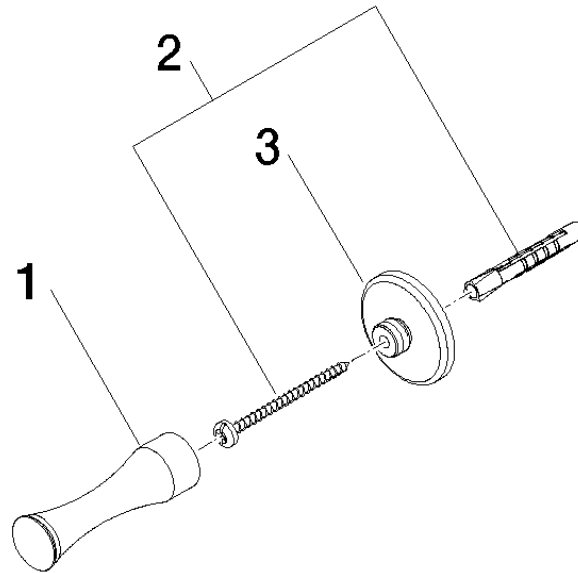

83 252 970 Product version from 4/1/2025

- 75mm projection

	Platinum	83 252 970-08
	Chrome	83 252 970-00
	Brushed Platinum	83 252 970-06
	Durabass (23kt Gold)	83 252 970-09
	Brushed Durabass (23kt Gold)	83 252 970-28
	Brushed Gold (PVD)	83 252 970-37
	Brushed Dark Brass (PVD)	83 252 970-39
	Brushed Bronze (PVD)	83 252 970-42
	Brushed Dark Platinum	83 252 970-99

83 252 970 Product version from 4/1/2025

mm [inches]

83 252 970 Product version from 4/1/2025

Parts for other finishes can be found here: [Chrome](#)

Spare parts list

No.	Item Number	Name	Quantity used	Delivery time
3	08 30 11 550-08	Holder Ø 40 x 13 mm - Platinum	1.00	54
2	05 30 31 025 00 90	Mounting Bolt Round head 4,5 x 60 mm -	1.00	14
1	08 18 60 504-08	Hooks 20 x 70 x 20 mm - Platinum	1.00	-