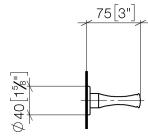

83 252 970 Product version from 4/1/2025

- 75mm projection

	Platinum	83 252 970-08
	Chrome	83 252 970-00
	Brushed Platinum	83 252 970-06
	Durabass (23kt Gold)	83 252 970-09
	Brushed Durabass (23kt Gold)	83 252 970-28
	Brushed Gold (PVD)	83 252 970-37
	Brushed Dark Brass (PVD)	83 252 970-39
	Brushed Bronze (PVD)	83 252 970-42
	Brushed Dark Platinum	83 252 970-99

83 252 970 Product version from 4/1/2025

mm [inches]

83 252 970 Product version from 4/1/2025

Parts for other finishes can be found here: [Chrome](#)

Spare parts list

No.	Item Number	Name	Quantity used	Delivery time
3	08 30 11 550-08	Holder Ø 40 x 13 mm - Platinum	1.00	54
2	05 30 31 025 00 90	Mounting Bolt Round head 4,5 x 60 mm -	1.00	14
1	08 18 60 504-08	Hooks 20 x 70 x 20 mm - Platinum	1.00	-