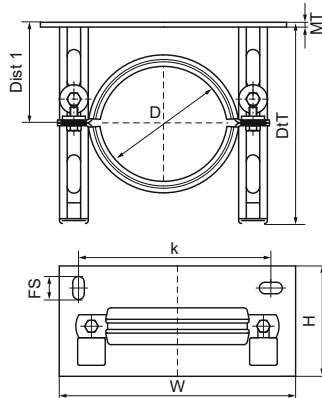

### Features & benefits

- one-part console set with Walraven BISMAT® SL Guidance clamp
- fixing free of tension throughout infinite adjustment
- material: steel
- zinc plated
- sound insulating lining according DIN 4109

Product Number	DN	Heart To Heart Distance	Fixing Slot	Material Thickness	Total Height	Total Width	Total Depth	Maximum Allowed Load Fay
Reference letter	D	k	FS	MT	H	W	DeT	Fa,y
Unit description		mm	mm	mm	mm	mm	mm	N
4323070	DN 70	144	23x13	5.00	100	189	210	3,000
4323080	DN 80	149	23x13	5.00	100	194	210	3,000
4323100	DN 100	174	23x13	5.00	100	219	210	3,000
4323125	DN 125	201	23x13	5.00	100	246	210	3,000
4323150	DN 150	224	23x13	5.00	100	269	210	3,000
4323200	DN 200	274	23x13	5.00	100	319	210	3,000