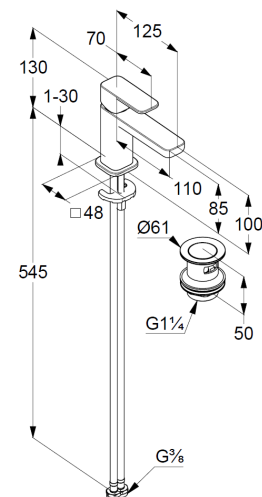

Typ: KLUDI RENON

single lever basin mixer 85

Ref.: 42266N575

basin mixer

single lever mixer

1-hole mounted

solid lever, metal

aerator M18,5 PCA

ceramic cartridge with hot water safety device

flow rate at 3 bar 4,5 l/min.

flexible hoses G3/8 DVGW approved

rapid installation set

push open waste G1 1/4

for washbasin with overflow

EU taxonomy: max. 6 l/min. -

Substantial Contribution (SC) possible

Produktabbildung/ Product picture

Maßzeichnung/ Dimensional drawing

Durchfluss/ Flow rate