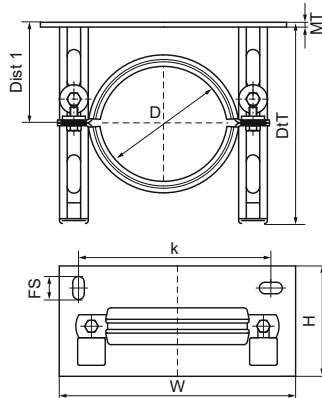

Walraven Stand Pipe Bracket

(A3005)

for stand pipes

Features & benefits

- one-part console set with Walraven BISMAT® SL Guidance clamp
- fixing free of tension throughout infinite adjustment
- material: steel
- zinc plated
- sound insulating lining according to DIN 4109

Product Number	VVS Number	DN	Heart To Heart Distance	Fixing Slot	Material Thickness	Total Height	Total Width	Total Depth	Maximum Allowed Load Fay
Reference letter		D	k	FS	MT	H	W	DtT	Fa,y
Unit description			mm	mm	mm	mm	mm	mm	N
4323070		DN 70	144	23x13	5.00	100	189	210	3,000
4323080		DN 80	149	23x13	5.00	100	194	210	3,000
4323100	018009810	DN 100	174	23x13	5.00	100	219	210	3,000
4323125		DN 125	201	23x13	5.00	100	246	210	3,000
4323150		DN 150	224	23x13	5.00	100	269	210	3,000
4323200		DN 200	274	23x13	5.00	100	319	210	3,000