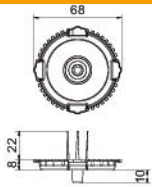

### Master data

Item number	2003760
Type	ZU 60-SD
Description 1	UP Signal cover
Description 2	for flush-mounted device box
Available from	01.10.2021
Manufacturer	OBO
Dimension	Ø60mm
Colour	Signal red
Material	Polyethylene
Smallest sales unit	50
Unit of quantity	Piece
Weight	0.38 kg
Weight unit	kg/100 pc.
CO2 Footprint (GWP) Cradle-to-Gate	0,0093 kg CO2e / 1 Piece

### Dimensions