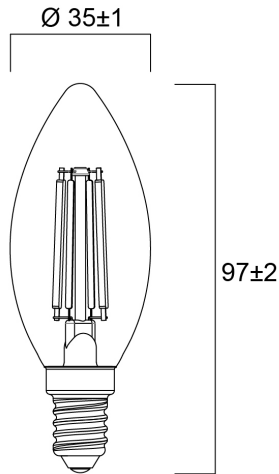

## Product Overview

Product name	ToLEDo RT Candle V5 CL 806LM 827 E14 SL
Technology	LED
Watt (Rated) (W)	6
Cap/Base	E14
Fixture rating	Open
E-number FI	4740930
Colour temperature (K)	2700
CRI (Ra)	80
Colour Variation Initial (SDCM)	6
Photobiological Risk Group	RG1
Wattage (W)	6
Product EAN number	5410288293769
Warranty	3 years

## Technical drawings

### GENERAL DATA

Product name	ToLEDo RT Candle V5 CL 806LM 827 E14 SL
Technology	LED
Watt (Rated) (W)	6
Cap/Base	E14
Fixture rating	Open
Operating temperature range (°C)	-20°C...+40°C
Performance ambient temperature Tq (°C)	25
E-number FI	4740930
Warranty	3 years

### PHYSICAL DATA

Nominal Product Length (mm)	97
Nominal Product Diameter (mm)	35
Weight (kg)	0.021