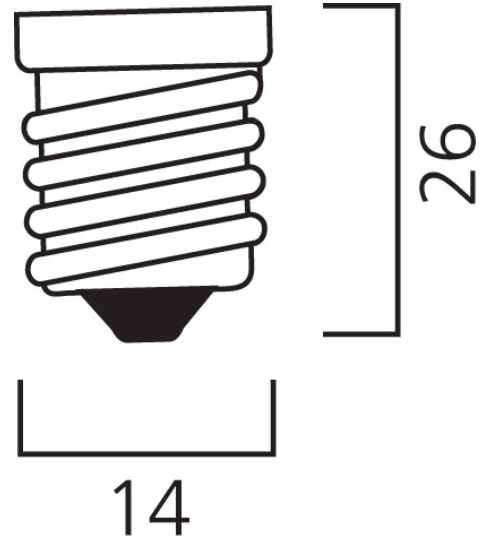

Technical drawings

Data table

GENERAL DATA

Product name	ToLEDo RT Candle V5 CL 806LM 827 E14 SL
Technology	LED
Watt (Rated) (W)	6
Cap/Base	E14
Fixture rating	Open
Operating temperature range (°C)	-20°C...+40°C
Performance ambient temperature Tq (°C)	25
E-number FI	4740930
Warranty	3 years

OPTICAL DATA

Luminous flux (Rated) (lm)	806