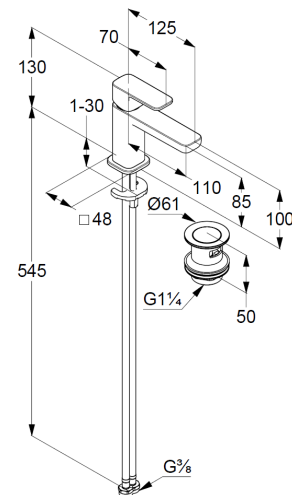

Technische Daten/ Technical Data

KLUDI RENON, SmartStart
single lever basin mixer 85
DN 15

Ref.: 422673975

Finishes:
39 matt black

Product description
Manufacturer KLUDI GmbH & Co. KG
Typ: KLUDI RENON, SmartStart
single lever basin mixer 85
Ref.: 422673975

basin mixer
single lever mixer
1-hole mounted
solid lever, metal
aerator M18,5 PCA
ceramic cartridge with hot water safety device
middle position cold water
flow rate at 3 bar 4,5 l/min.
flexible hoses G3/8 DVGW approved
rapid installation set
push open waste G1 1/4
for washbasin with overflow
EU taxonomy: max. 6 l/min. -
Substantial Contribution (SC) possible

Produktabbildung/ Product picture

Maßzeichnung/ Dimensional drawing

Durchfluss/ Flow rate